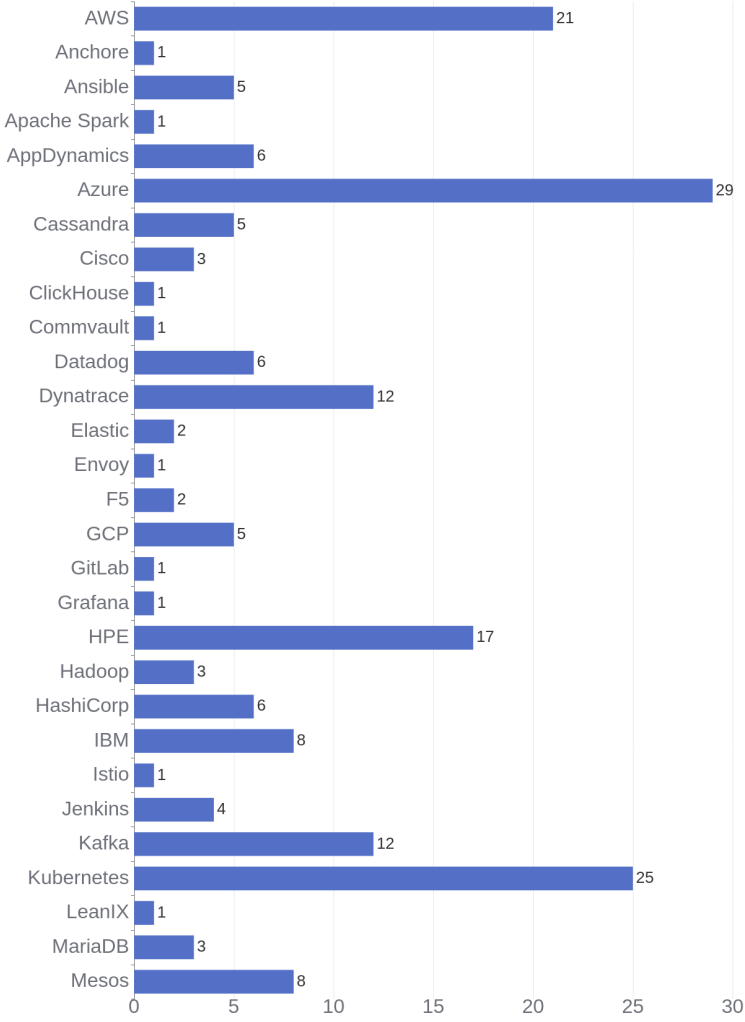

Hewlett Packard Enterprise (HPE)

Report Generated: Mar 16, 2024

Jobs Mentioning