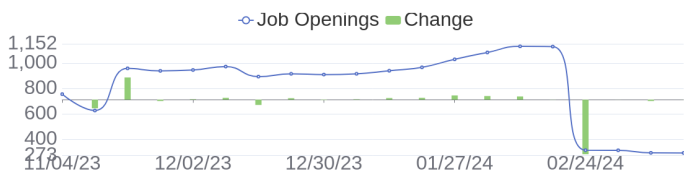

[[see more]](#)

30 Jobs Removed

These jobs were removed since last week's report.

- Senior Scrum Master - Subscription Capabilities (SAP BRIM) in Bangalore, Karnataka, 560048 | Engineering at Lychee shadow
- Ezmeral Account Executive in Dallas, Texas, 75201 | Sales at Lychee shadow
- MSP Account Executive - Zerto in Singapore, Central Singapore, 119961 | Sales at Lychee shadow
- HPEFS Partner Sales Representative in Lima, Lima, 15073 | Sales at Lychee shadow
- Trim Pack Associate in Chippewa Falls, Wisconsin, 54729 | Operations at Lychee shadow
- Solutions Architect (f/m/d) in Ratingen, North Rhine-Westphalia, 40880 | Sales at Lychee shadow
- Account Executive (f/m/d) in Ratingen, North Rhine-Westphalia, 40880 | Sales at Lychee shadow
- Storage Sales Specialist in All, Wisconsin, 00000 | Sales at Lychee shadow
- Storage Sales Specialist in All, Ohio, 00000 | Sales at Lychee shadow
- Partner Business Manager in Ahmedabad, Gujarat, 380051 | Sales at Lychee shadow

[[see more]](#)

Job Openings