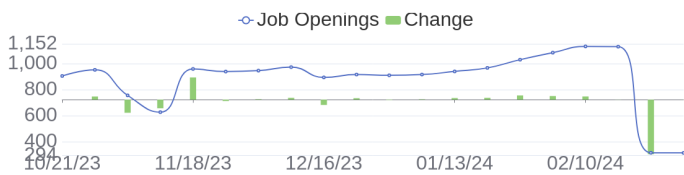

96 Jobs Removed

These jobs were removed since last week's report.

SAP Basis and HANA DB Engineer in Bangalore, Karnataka, 560100 | Engineering / Information Technology at Lychee shadow
Aruba Mid-Market Sales Specialist (Sweden) in Barcelona, Barcelona, 08018 | Sales at Lychee shadow
Anaplan Model Builder in Melbourne, Victoria, 0000 | HR & Talent, Learning and Organizational Development at Lychee shadow
Zerto - Presales Engineer Taiwan in Singapore, Central Singapore, 00000 | Sales at Lychee shadow
Transition Project Manager in Bangalore, Karnataka, 560100 | Engineering / Information Technology at Lychee shadow
Digital Presales Specialist - (Chat/ Contact sales) in Chennai, Tamil Nadu, 600002 | PR & Marketing at Lychee shadow
Account Manager in Seoul, Seoul, 07332 | Sales at Lychee shadow
Account Executive in Las Rozas, Madrid, 28232 | Sales at Lychee shadow
HPE Aruba Networking Channel End User Account Manager in Winnersh, Berkshire, RG41 5TP | Sales at Lychee shadow
Aruba Presales Engineer SASE (f/m/d) in Vienna, Vienna, 1100 | Sales at Lychee shadow

[[see more]](#)

Job Openings