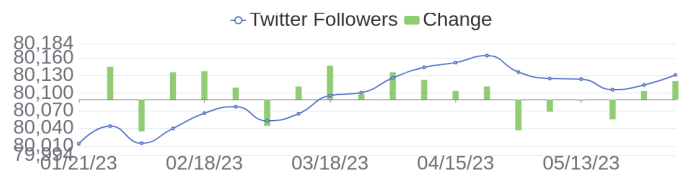

Twitter Followers