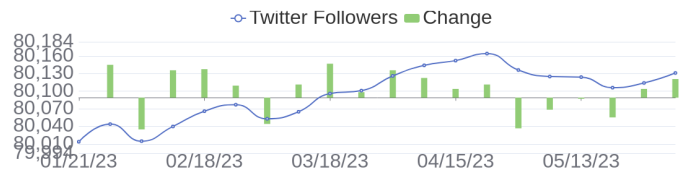

Twitter Followers