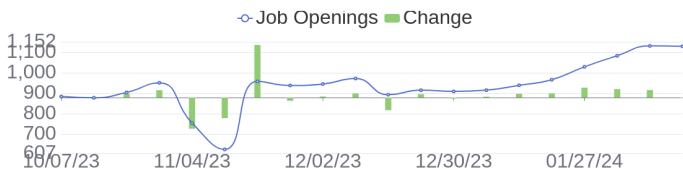

184 Jobs Removed

These jobs were removed since last week's report.

1. SAP Commissions (Callidus) Expert in Bangalore, Karnataka, 560048 | Information Technology at Lychee shadow
   - SAP Commissions (Callidus) Specialist in Bangalore, Karnataka, 560048 | Information Technology at Lychee shadow
   - Contract Negotiator in Bangalore, Karnataka, 560100 | Administration. Finance and Legal at Lychee shadow
   - Zerto - Sales Development Representative - APJ in Singapore, Central Singapore, 109841 | Sales at Lychee shadow
   - Engineering Manager in Bangalore, Karnataka, 560048 | Engineering at Lychee shadow
   - Sales Processing Associate IV in Bangalore, Karnataka, 560048 | Sales at Lychee shadow
   - Digital Chat Agent with German in Bucharest, N/A | PR & Marketing at Lychee shadow
   - Software Engineer in Bangalore, Karnataka, 560048 | Engineering at Lychee shadow
   - Senior Data Engineer in Guadalajara, Jalisco, N/A | Engineering at Lychee shadow
   - Territory Manager NSW in Sydney, New South Wales, 2000 | Sales at Lychee shadow
2. [[see more]](#)

Job Openings