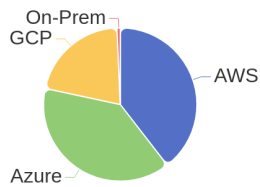

Cloud Providers