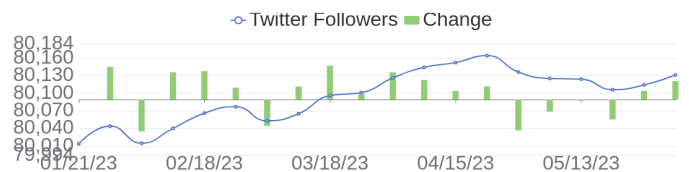

Twitter Followers