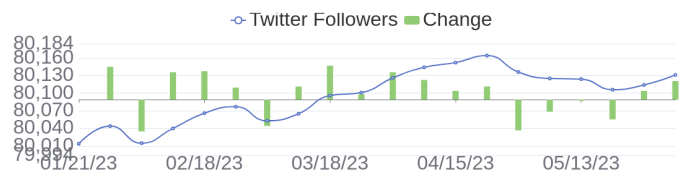

Twitter Followers