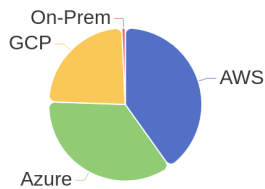

Cloud Providers