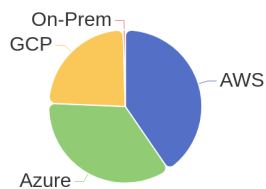

Cloud Providers