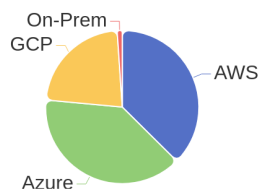

Cloud Providers