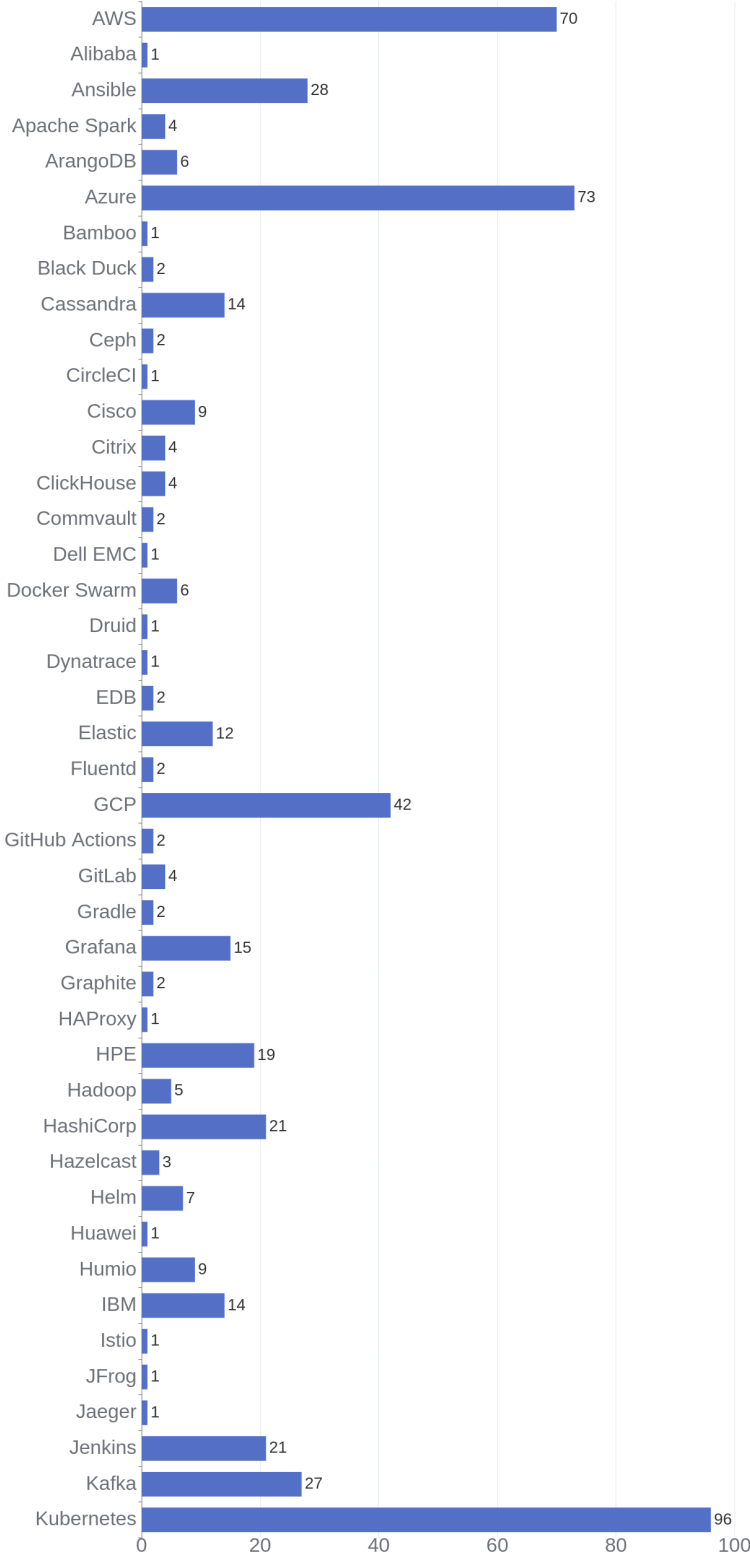

150 Jobs Removed

These jobs were removed since last week's report.

- Electronics Repair Technician in Chippewa Falls, Wisconsin, 54729 | Engineering at Lychee shadow
 - Zerto Inside Sales Representative - Public Sector in All, Massachusetts, 00000 | Sales at Lychee shadow
 - Solutions Engineer in Bangalore, Karnataka, 560048 | Engineering at Lychee shadow
 - Senior Network Engineer in Ariana, Ariana, 2088 | Engineering at Lychee shadow
 - Compliance Officer in Leixlip, Kildare, W23 Y972 | Administration. Finance and Legal at Lychee shadow
 - Security Analyst in Bangalore, Karnataka, 560030 | Administration. Finance and Legal at Lychee shadow
 - Product Lifecycle Management Business Solution in Heredia, Heredia, 400803 | Engineering at Lychee shadow
 - Presales Consultant System Engineer IV in Manchester, N/A | Sales at Lychee shadow
 - Country Sales Lead in Gauteng, 2128 | Sales at Lychee shadow
 - Engineering Program Manager in Spring, Texas, 77389-1767 | Engineering at Lychee shadow
- [\[see more\]](#)

Job Openings

Twitter Followers

Cloud Providers

Kubernetes Score

Ecosystem Vendors

Hewlett Packard Enterprise (HPE)

Report Generated: Dec 23, 2023

Jobs Mentioning