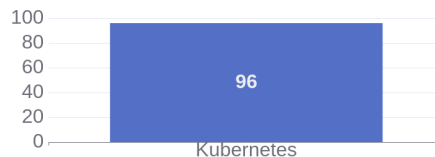

Kubernetes Score