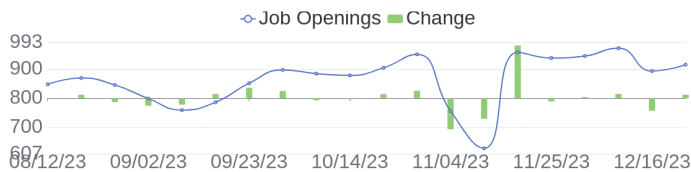

150 Jobs Removed

These jobs were removed since last week's report.

1. Electronics Repair Technician in Chippewa Falls, Wisconsin, 54729 | Engineering at Lychee shadow
   - Zerto Inside Sales Representative - Public Sector in All, Massachusetts, 00000 | Sales at Lychee shadow
   - Solutions Engineer in Bangalore, Karnataka, 560048 | Engineering at Lychee shadow
   - Senior Network Engineer in Ariana, Ariana, 2088 | Engineering at Lychee shadow
   - Compliance Officer in Leixlip, Kildare, W23 Y972 | Administration. Finance and Legal at Lychee shadow
   - Security Analyst in Bangalore, Karnataka, 560030 | Administration. Finance and Legal at Lychee shadow
   - Product Lifecycle Management Business Solution in Heredia, Heredia, 400803 | Engineering at Lychee shadow
   - Presales Consultant System Engineer IV in Manchester, N/A | Sales at Lychee shadow
   - Country Sales Lead in Gauteng, 2128 | Sales at Lychee shadow
   - Engineering Program Manager in Spring, Texas, 77389-1767 | Engineering at Lychee shadow
2. [[see more]](#)

Job Openings