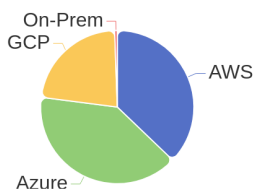

Cloud Providers