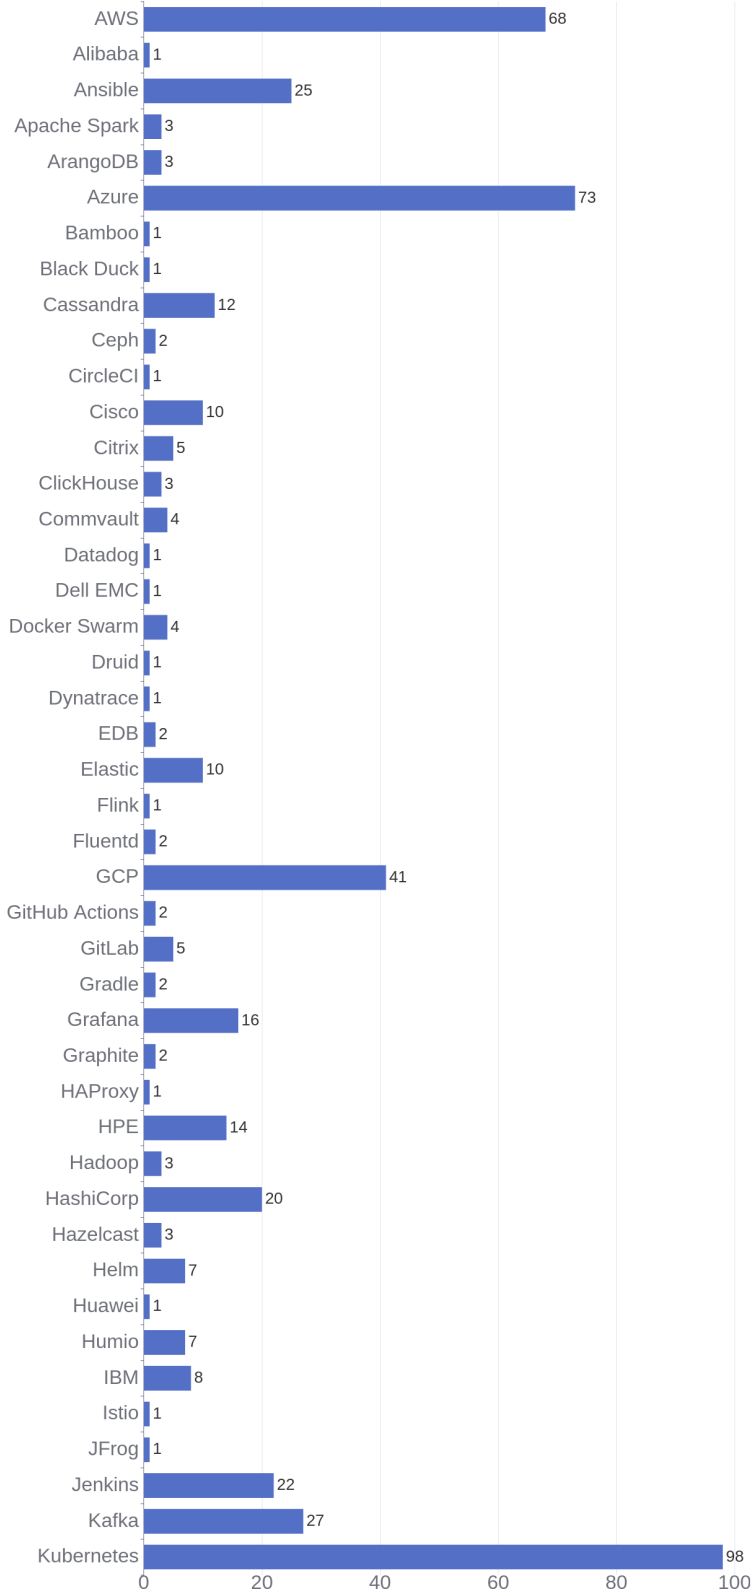

Hewlett Packard Enterprise (HPE)

Report Generated: Dec 16, 2023

Jobs Mentioning