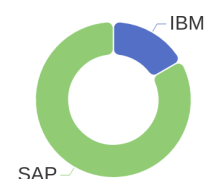

Ecosystem Vendors