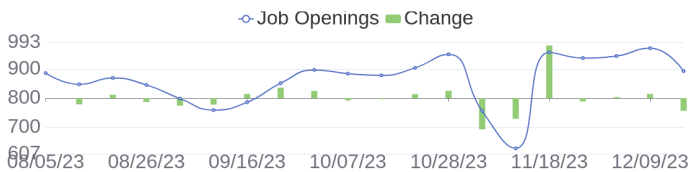

237 Jobs Removed

These jobs were removed since last week's report.

SAP Basis and HANA DB Engineer in Bangalore, Karnataka, 560100 | Engineering / Information Technology at Lychee shadow
Observability expert in Bangalore, Karnataka, 560048 | Engineering at Lychee shadow
Cloud Kubernetes Platform Engineer I in Ft. Collins, Colorado, 80528-9544 | Engineering at Lychee shadow
Presales Systems Engineer in All, Florida, 00000 | Sales at Lychee shadow
Inside Sales Representative - Aruba in Houston, Texas, N/A | Sales at Lychee shadow
Director, Premium Services and Delivery in Dallas, Texas, 75201 | Engineering at Lychee shadow
Solutions Consultant in Sydney, New South Wales, 2000 | Engineering / Information Technology at Lychee shadow
Cloud Networking in Bangalore, Karnataka, 560100 | Engineering / Information Technology at Lychee shadow
Warehouse Receiving/Kitting in Chippewa Falls, Wisconsin, 54729 | Operations at Lychee shadow
Global Demand Planner in Heredia, Heredia, 400803 | Design at Lychee shadow

[[see more]](#)

Job Openings