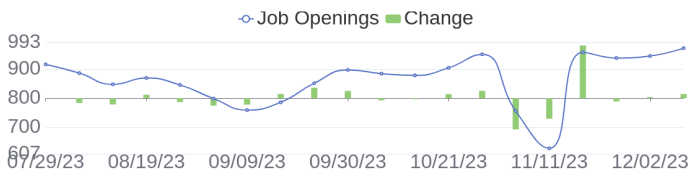

143 Jobs Removed

These jobs were removed since last week's report.

1. SAP Basis and HANA DB Engineer in Bangalore, Karnataka, 560100 | Engineering / Information Technology at Lychee shadow
   - Backend Developer in Bangalore, Karnataka, 560103 | Engineering at Lychee shadow
   - Supply Chain Planning Program Manager in Bangalore, Karnataka, 560055 | Design at Lychee shadow
   - Storage Partner Sales Representative in All, New Jersey, 00000 | Sales at Lychee shadow
   - Hardware Design Engineer in Roseville, California, 95747 | Engineering at Lychee shadow
   - Aruba Channel Account Manager (Graduate) in Winnersh, N/A | Sales at Lychee shadow
   - Software Engineer in Bangalore, Karnataka, 560048 | Engineering at Lychee shadow
   - Commercial Account Manager in San Jose, California, 95134 | Sales at Lychee shadow
   - Graduate Software Engineer in Galway, Galway, H91 WP08 | Engineering at Lychee shadow
   - HPC Service Delivery Intern in Spring, Texas, 77389-1767 | Administration. Finance and Legal at Lychee shadow
2. [[see more]](#)

Job Openings