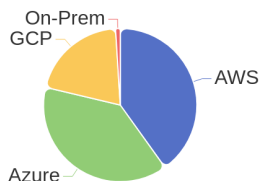

Cloud Providers