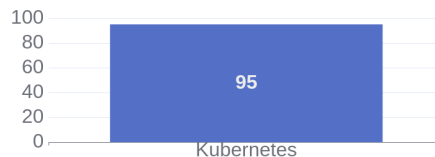

Kubernetes Score