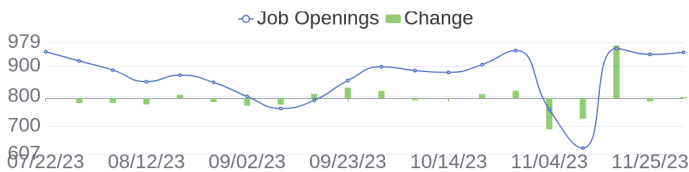

150 Jobs Removed

These jobs were removed since last week's report.

1. SAP Basis Engineer in Bangalore, Karnataka, 560100 | Engineering / Information Technology at Lychee shadow
   - SAP Hybris Front End IT Developer in Bangalore, Karnataka, 560048 | Information Technology at Lychee shadow
   - Linux/Ansible Consultant in Bangalore, Karnataka, 560100 | Engineering / Information Technology at Lychee shadow
   - Senior Cloud DevOps Engineer in Durham, North Carolina, N/A | Engineering at Lychee shadow
   - Hybrid Cloud Business Office Intern in Spring, Texas, 77389-1767 | Administration. Finance and Legal at Lychee shadow
   - Cloud Software Engineer in San Jose, California, 95002 | Engineering at Lychee shadow
   - Security Risk Consultant in Bangalore, Karnataka, 560100 | Engineering / Information Technology at Lychee shadow
   - Aruba Channel Account Manager in Winnersh, N/A | Sales at Lychee shadow
   - Front-end Developer in San Jose, California, 95002 | Engineering at Lychee shadow
   - Server Hardware Configuration Engineer in Bangalore, Karnataka, 560048 | Engineering at Lychee shadow
2. [[see more]](#)

Job Openings