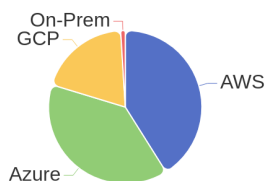

Cloud Providers