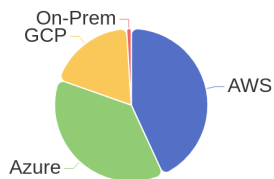

Cloud Providers