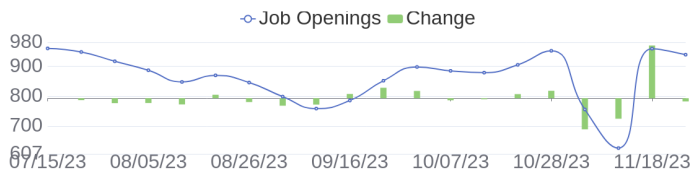

135 Jobs Removed

These jobs were removed since last week's report.

1. Engineer - VMware and Compute in Bangalore, Karnataka, 560100 | Engineering / Information Technology at Lychee shadow
   - VMware Specialist in Bangalore, Karnataka, 560100 | Engineering / Information Technology at Lychee shadow
   - VMware Engineer in Bangalore, Karnataka, 560100 | Engineering / Information Technology at Lychee shadow
   - Engineer - VMware and Compute in Bangalore, Karnataka, 560100 | Engineering / Information Technology at Lychee shadow
   - Engineer - VMware and Compute in Bangalore, Karnataka, 560100 | Engineering / Information Technology at Lychee shadow
   - Technical Support Engineer in Mexico City, Distrito Federal, 01210 | Engineering / Information Technology at Lychee shadow
   - Cloud Engineering in Bangalore, Karnataka, 560048 | Engineering at Lychee shadow
   - Ph.D. Internship in Basel, Basel-City, 4051 | Administration. Finance and Legal at Lychee shadow
   - Materials and Distribution Kitting / Kit Prep in Chippewa Falls, Wisconsin, 54729 | Operations at Lychee shadow
   - Software Engineering Internship in Heredia, Heredia, 400803 | Administration. Finance and Legal at Lychee shadow
2. [[see more]](#)

Job Openings