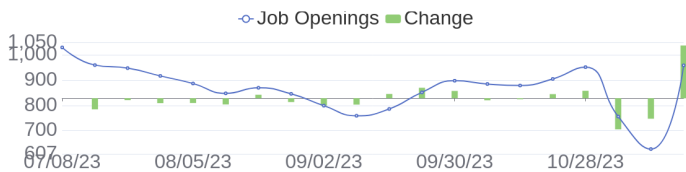

100 Jobs Removed

These jobs were removed since last week's report.

Engineer - Vmware and Compute in Bangalore, Karnataka, 560100 | Engineering / Information Technology at Lychee shadow
Solutions Architect - Storage Presales in All, Michigan, 00000 | Sales at Lychee shadow
College intern in Bangalore, Karnataka, 560048 | Administration. Finance and Legal at Lychee shadow
Sales Graduate in Abu Dhabi, Abu Dhabi | Administration. Finance and Legal at Lychee shadow
Account Manager in Riyadh, Riyadh, 11596 | Sales at Lychee shadow
Cloud Developer in Bangalore, Karnataka, 560048 | Engineering at Lychee shadow
Presales & Sales Internship (6 months) in Dubai, Dubai | Administration. Finance and Legal at Lychee shadow
Communications Specialist in Gurgaon, Haryana, 122001 | PR & Marketing at Lychee shadow
Electronic Test and Debug Technician - 2nd Shift in Chippewa Falls, Wisconsin, 54729 | Engineering at Lychee shadow
Sales Processing Associate in Bangalore, Karnataka, 560048 | Sales at Lychee shadow
[see more]

Job Openings