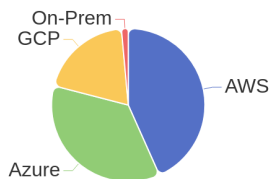

Cloud Providers