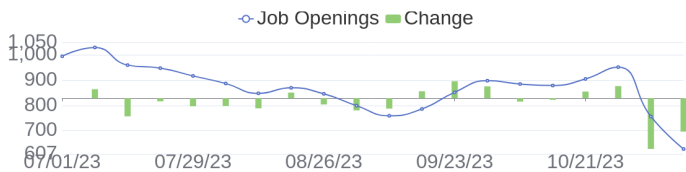

257 Jobs Removed

These jobs were removed since last week's report.

1. Observability expert in Bangalore, Karnataka, 560048 | Engineering at Lychee shadow
   - HA/Observability Senior Product Manager in Bangalore, Karnataka, 560048 | Engineering at Lychee shadow
   - Ceph Administrator in Bangalore, Karnataka, 560100 | Engineering / Information Technology at Lychee shadow
   - SW Engineering Intern in Bangalore, Karnataka, 560048 | Administration. Finance and Legal at Lychee shadow
   - AI Presales Consultant in Winnersh, Berkshire, RG41 5TP | Sales at Lychee shadow
   - Senior Manager QA- Quality Engineering in Bangalore, Karnataka, 560048 | Engineering at Lychee shadow
   - Senior Cloud Engineering in Bangalore, Karnataka, 560103 | Engineering at Lychee shadow
   - Compute Quality Data Scientist in Bangalore, Karnataka, 560048 | Engineering at Lychee shadow
   - Zerto Account Executive in Mexico City, Distrito Federal, 00000 | Sales at Lychee shadow
   - Customer Success Program Manager in Spring, Texas, 77389-1767 | Design at Lychee shadow
2. [[see more]](#)

Job Openings