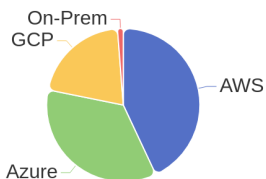

Cloud Providers