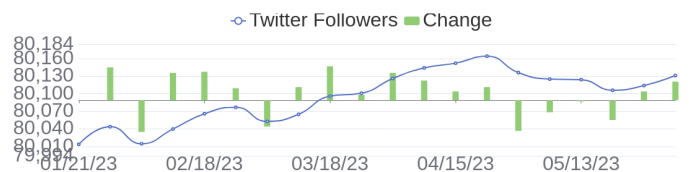

Twitter Followers