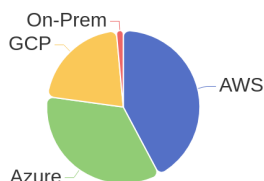

Cloud Providers