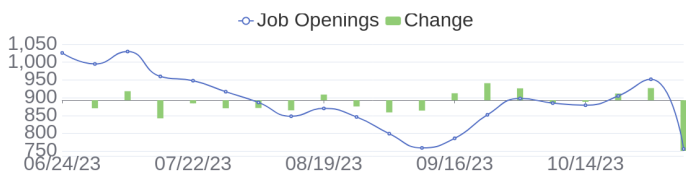

311 Jobs Removed

These jobs were removed since last week's report.

1. SAP Hybris Front End IT Developer in Bangalore, Karnataka, 560048 | Information Technology at Lychee shadow
   - Veeam / Commvault Engineer in Pune, Maharashtra, 411014 | Engineering / Information Technology at Lychee shadow
   - Azure Support Engineer in Bangalore, Karnataka, 560100 | Engineering / Information Technology at Lychee shadow
   - Aruba Network Engineer with English in Sofia, Sofia, 1766 | Engineering / Information Technology at Lychee shadow
   - Hardware Design Engineer in Roseville, California, 95747 | Engineering at Lychee shadow
   - Storage Sales Specialist in Los Angeles, California, 90024 | Sales at Lychee shadow
   - High Performance Computing Software System Administrator Intern in Spring, Texas, 77389-1767 | Administration. Finance and Legal at Lychee shadow
   - Edge Connect - Inside Partner Business Manager - Nordics in Barcelona, Barcelona, 08018 | Sales at Lychee shadow
   - Enterprise Solution Architect in Bangalore, Karnataka, 560100 | Engineering / Information Technology at Lychee shadow
   - Site Reliability Engineer in Oslo, 00000 | Engineering at Lychee shadow
2. [[see more]](#)

Job Openings