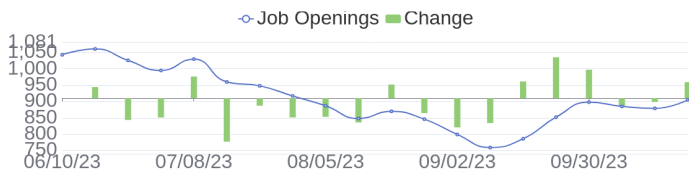

206 Jobs Removed

These jobs were removed since last week's report.

1. VMware Engineer in Bangalore, Karnataka, 560100 | Engineering / Information Technology at Lychee shadow
   - VMware Engineer in Bangalore, Karnataka, 560100 | Engineering / Information Technology at Lychee shadow
   - Engineer - VMware and Compute in Bangalore, Karnataka, 560100 | Engineering / Information Technology at Lychee shadow
   - Engineer - VMware and Compute in Bangalore, Karnataka, N/A | Engineering / Information Technology at Lychee shadow
   - VMware Engineer in Bangalore, Karnataka, 560100 | Engineering / Information Technology at Lychee shadow
   - VMware Engineer in Bangalore, Karnataka, 560100 | Engineering / Information Technology at Lychee shadow
   - VMware Engineer in Bangalore, Karnataka, 560100 | Engineering / Information Technology at Lychee shadow
   - SAP Hybris Front End IT Developer in Bangalore, Karnataka, 560048 | Information Technology at Lychee shadow
   - SAP in Bangalore, Karnataka, 560100 | Engineering / Information Technology at Lychee shadow
   - Citrix Admin in Bangalore, Karnataka, 560100 | Engineering / Information Technology at Lychee shadow
2. [[see more]](#)

Job Openings