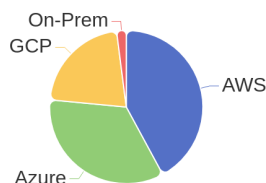

Cloud Providers