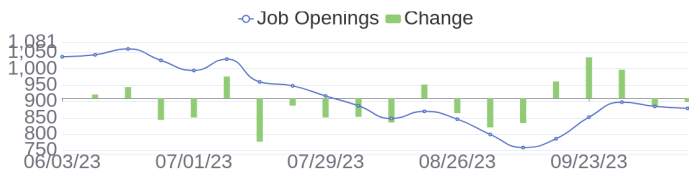

174 Jobs Removed

These jobs were removed since last week's report.

VMware Engineer in Bangalore, Karnataka, 560100 | Engineering / Information Technology at Lychee shadow
Engineer - VMware & Compute in Bangalore, Karnataka, N/A | Engineering / Information Technology at Lychee shadow
SAP Hybris Front End IT Developer in Bangalore, Karnataka, 560048 | Information Technology at Lychee shadow
Nutanix Specialist in Bangalore, Karnataka, 560048 | Engineering / Information Technology at Lychee shadow
Citrix Admin in Bangalore, Karnataka, 560100 | Engineering / Information Technology at Lychee shadow
Linux/Ansible Consultant in Bangalore, Karnataka, 560100 | Engineering / Information Technology at Lychee shadow
Nordic Inside Service Renewals Account Manager in Barcelona, Barcelona, 08018 | Sales at Lychee shadow
Intern Presales in Bogota, Cundinamarca, 110221 | Administration. Finance and Legal at Lychee shadow
Storage Sales Specialist in Amstelveen, North Holland, 1181 VX | Sales at Lychee shadow
Sales/ Business Graduate in Melbourne, Victoria, 3000 | Administration. Finance and Legal at Lychee shadow

[[see more]](#)

Job Openings