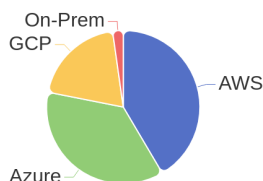

Cloud Providers