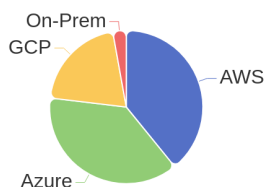

Cloud Providers