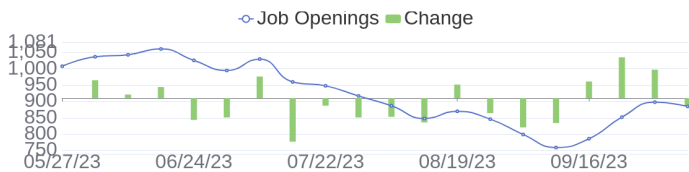

172 Jobs Removed

These jobs were removed since last week's report.

1. SAP Hybris IT Developer - Specialist in Bangalore, Karnataka, 560048 | Information Technology at Lychee shadow
   - SAP Hybris DevOps IT Engineer in Bangalore, Karnataka, 560048 | Information Technology at Lychee shadow
   - Observability expert in Bangalore, Karnataka, 560048 | Engineering at Lychee shadow
   - College intern in Bangalore, Karnataka, 560048 | Administration. Finance and Legal at Lychee shadow
   - Cloud Developer in Bangalore, Karnataka, 560103 | Engineering at Lychee shadow
   - Operations Planning Manager in Roseville, California, 95747 | Design at Lychee shadow
   - AI Pre-Sales Consultant in Singapore, Central Singapore, 109841 | Sales at Lychee shadow
   - College Intern in Bangalore, Karnataka, 560048 | Administration. Finance and Legal at Lychee shadow
   - College intern in Bangalore, Karnataka, 560048 | Administration. Finance and Legal at Lychee shadow
   - College Intern in Bangalore, Karnataka, 560048 | Administration. Finance and Legal at Lychee shadow
2. [[see more]](#)

Job Openings