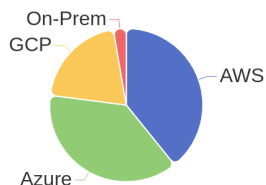

Cloud Providers