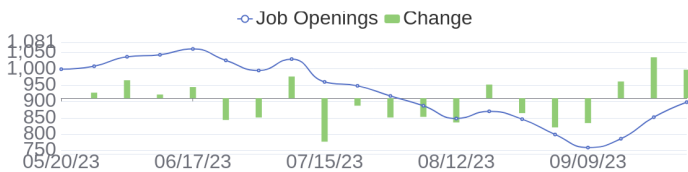

152 Jobs Removed

These jobs were removed since last week's report.

1. SAP Hybris Developer in Austin, Texas, 78717-1116 | Information Technology at Lychee shadow
   - Senior AI Networking Software Engineer in Bloomington, Minnesota, 55438 | Engineering at Lychee shadow
   - Software Graduate - Conversion in Spring, Texas, 77389-1767 | Engineering at Lychee shadow
   - Zerto - Account Executive - Australia in Rosebery, New South Wales, 2018 | Sales at Lychee shadow
   - HPE Aruba Networking - Country Planner EMEA in Bucharest, N/A | Design at Lychee shadow
   - Sales Compensation Sales Letter Analyst in Wroclaw, Silesian, 50-082 | Sales at Lychee shadow
   - Zerto - Cloud Account Executive in Rosebery, New South Wales, 2018 | Sales at Lychee shadow
   - Storage Sales Specialist in All, Illinois, 00000 | Sales at Lychee shadow
   - Manager - Software Development in Colorado Springs, Colorado, 80919 | Engineering at Lychee shadow
   - Sales Processing Associate in Bangalore, Karnataka, 560103 | Sales at Lychee shadow
2. [[see more]](#)

Job Openings