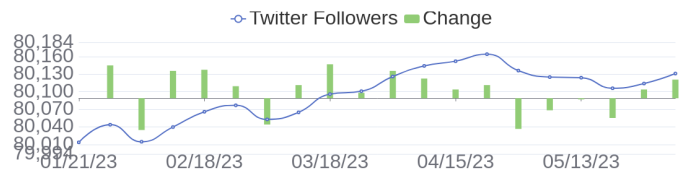

Twitter Followers