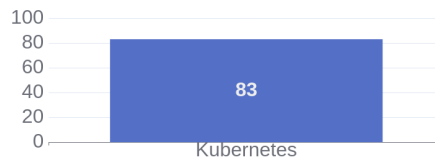

Kubernetes Score