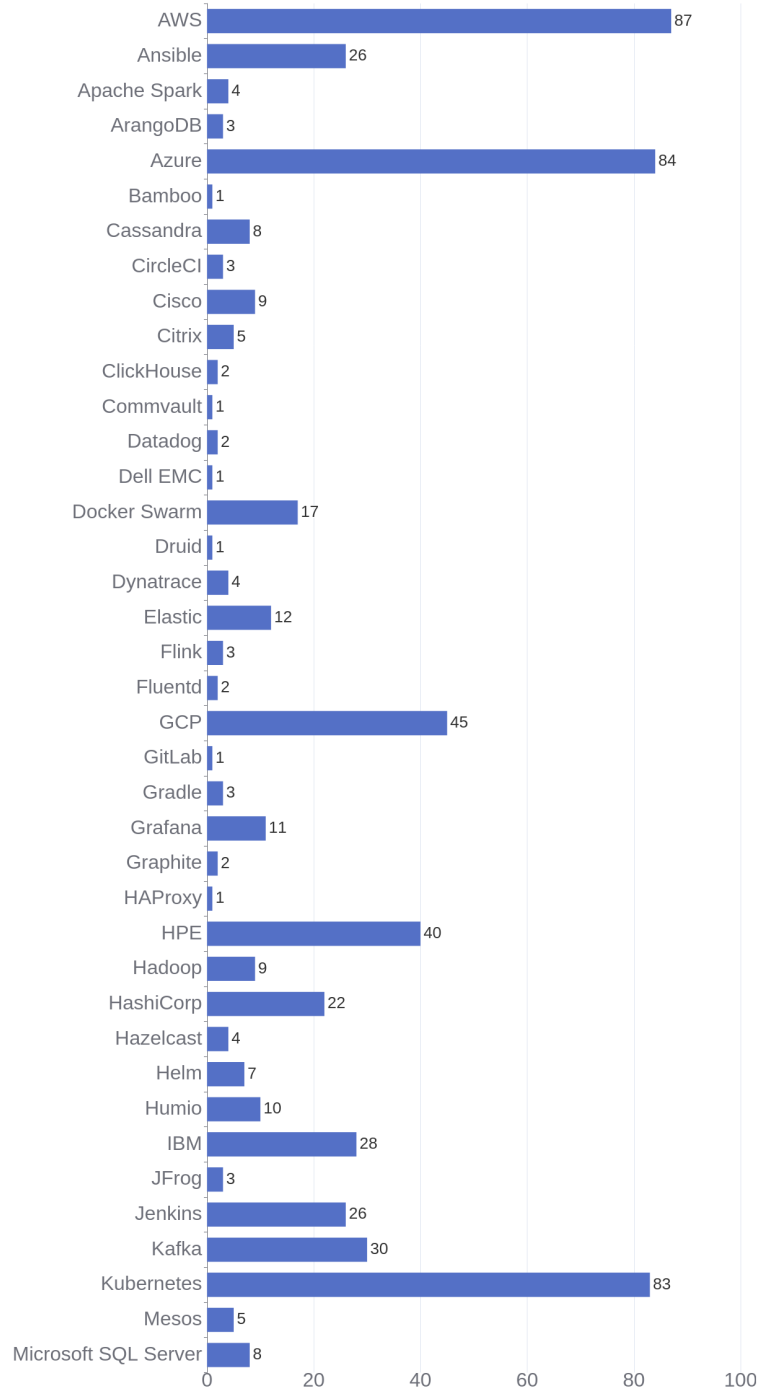

152 Jobs Removed

These jobs were removed since last week's report.

- SAP Hybris Developer in Austin, Texas, 78717-1116 | Information Technology at Lychee shadow
 - Senior AI Networking Software Engineer in Bloomington, Minnesota, 55438 | Engineering at Lychee shadow
 - Software Graduate - Conversion in Spring, Texas, 77389-1767 | Engineering at Lychee shadow
 - Zerto - Account Executive - Australia in Rosebery, New South Wales, 2018 | Sales at Lychee shadow
 - HPE Aruba Networking - Country Planner EMEA in Bucharest, N/A | Design at Lychee shadow
 - Sales Compensation Sales Letter Analyst in Wroclaw, Silesian, 50-082 | Sales at Lychee shadow
 - Zerto - Cloud Account Executive in Rosebery, New South Wales, 2018 | Sales at Lychee shadow
 - Storage Sales Specialist in All, Illinois, 00000 | Sales at Lychee shadow
 - Manager - Software Development in Colorado Springs, Colorado, 80919 | Engineering at Lychee shadow
 - Sales Processing Associate in Bangalore, Karnataka, 560103 | Sales at Lychee shadow
- [\[see more\]](#)

Job Openings

Twitter Followers

Cloud Providers

Kubernetes Score

Ecosystem Vendors

Hewlett Packard Enterprise (HPE)

Report Generated: Sep 30, 2023

Jobs Mentioning