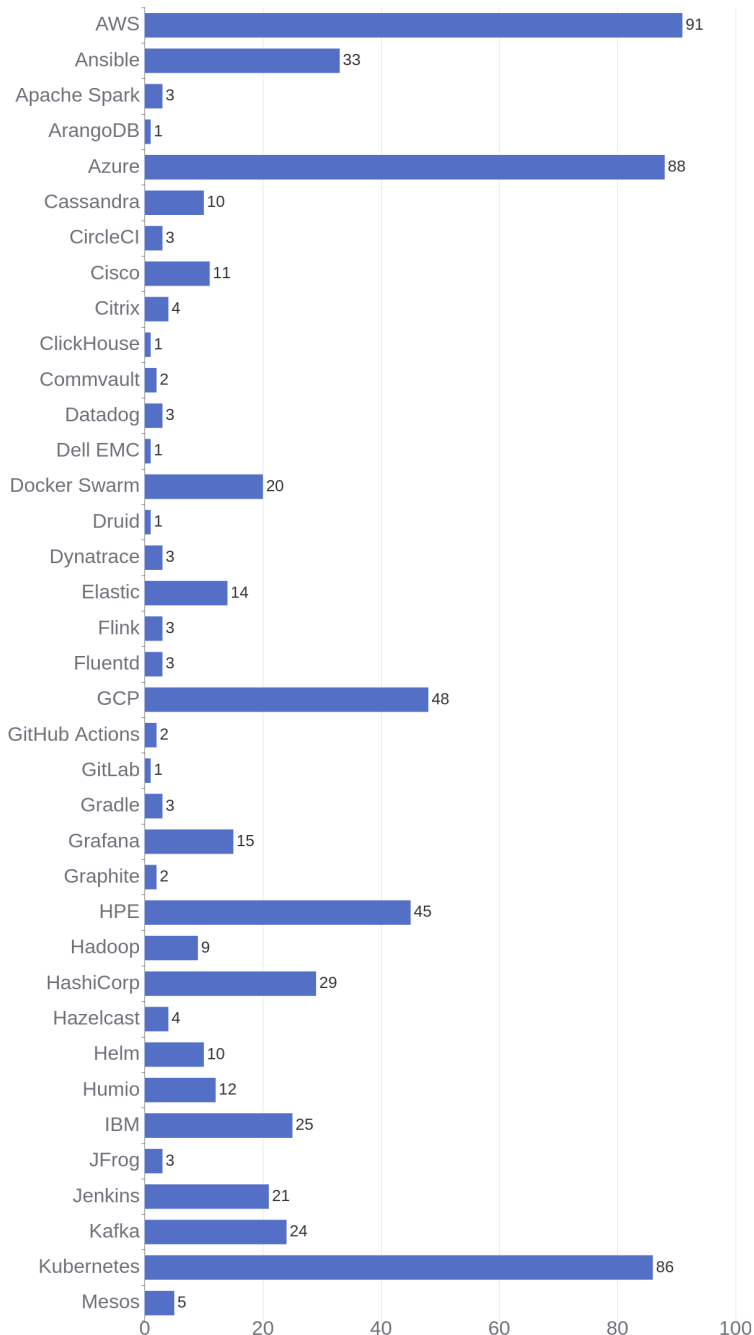

141 Jobs Removed

These jobs were removed since last week's report.

- SAP Hybris Front End IT Developer in Bangalore, Karnataka, 560048 | Information Technology at Lychee shadow
 - Enterprise Architect - SAP Platforms in Bangalore, Karnataka, 560048 | Engineering / Information Technology at Lychee shadow
 - Digital Partner Business Manager (w/m/d) Bayern in Berlin, Berlin, 10785 | Sales at Lychee shadow
 - L2 Escalation engineer in Bangalore, Karnataka, 560048 | Engineering at Lychee shadow
 - Cloud Developer in Bangalore, Karnataka, 560103 | Engineering at Lychee shadow
 - Backend Developer in Western Cape, 7925 | Engineering at Lychee shadow
 - Sales Analyst Internship for Mexico in Mexico City, Distrito Federal, 01210 | Administration. Finance and Legal at Lychee shadow
 - Marketing Support Internship - HPE Denmark in Allerød, Capital, DK-3450 | Administration. Finance and Legal at Lychee shadow
 - Product Manager(Cloud Services) in Spring, Texas, 77389-1767 | Engineering at Lychee shadow
 - NA Sales Development Generalist Rep (SDR) in Spring, Texas, 77389-1767 | Sales at Lychee shadow
- [\[see more\]](#)

Job Openings

Twitter Followers

Cloud Providers

Kubernetes Score

Ecosystem Vendors

Hewlett Packard Enterprise (HPE)

Report Generated: Sep 23, 2023

Jobs Mentioning