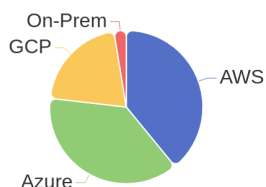

Cloud Providers