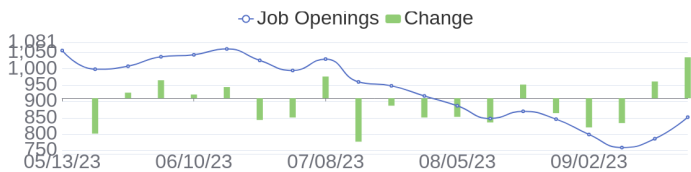

141 Jobs Removed

These jobs were removed since last week's report.

1. SAP Hybris Front End IT Developer in Bangalore, Karnataka, 560048 | Information Technology at Lychee shadow
   - Enterprise Architect - SAP Platforms in Bangalore, Karnataka, 560048 | Engineering / Information Technology at Lychee shadow
   - Digital Partner Business Manager (w/m/d) Bayern in Berlin, Berlin, 10785 | Sales at Lychee shadow
   - L2 Escalation engineer in Bangalore, Karnataka, 560048 | Engineering at Lychee shadow
   - Cloud Developer in Bangalore, Karnataka, 560103 | Engineering at Lychee shadow
   - Backend Developer in Western Cape, 7925 | Engineering at Lychee shadow
   - Sales Analyst Internship for Mexico in Mexico City, Distrito Federal, 01210 | Administration. Finance and Legal at Lychee shadow
   - Marketing Support Internship - HPE Denmark in Allerød, Capital, DK-3450 | Administration. Finance and Legal at Lychee shadow
   - Product Manager(Cloud Services) in Spring, Texas, 77389-1767 | Engineering at Lychee shadow
   - NA Sales Development Generalist Rep (SDR) in Spring, Texas, 77389-1767 | Sales at Lychee shadow
2. [[see more]](#)

Job Openings