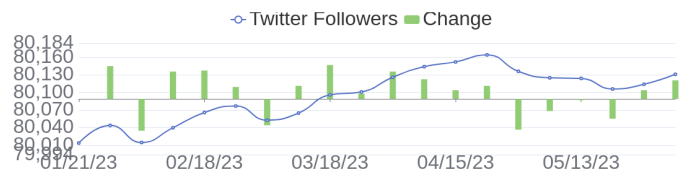

Twitter Followers