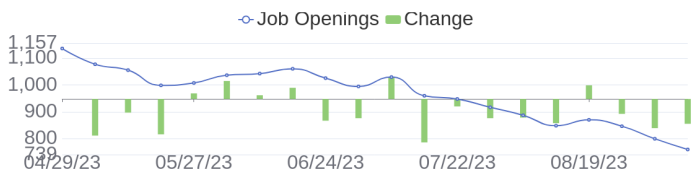

143 Jobs Removed

These jobs were removed since last week's report.

1. SAP Hybris IT Developer - Specialist in Bangalore, Karnataka, 560048 | Information Technology at Lychee shadow
   - SAP Hybris IT Developer - Specialist in Bangalore, Karnataka, 560048 | Information Technology at Lychee shadow
   - Senior Financial Analyst (MBA Grad) in Spring, Texas, 77389-1767 | Administration. Finance and Legal at Lychee shadow
   - Spain Account Manager in Bilbao, N/A | Sales at Lychee shadow
   - Account Executive in All, 00000 | Sales at Lychee shadow
   - Młodszy Analityk ds. Płac w Dziale Rozliczania Wynagrodzeń Prowizyjnych/Junior Sales Compensation Payment Analyst in Wroclaw, Silesian, 50-082 | Sales at Lychee shadow
   - Credit Analyst in Mexico City, Distrito Federal, 01210 | Administration. Finance and Legal at Lychee shadow
   - Analityk ds. Płac w Dziale Rozliczania Wynagrodzeń Prowizyjnych/Sales Compensation Payment Analyst in Wroclaw, Silesian, 50-082 | Sales at Lychee shadow
   - Cloud Developer - Sustainability in Houston, Texas, 77080 | Engineering at Lychee shadow
   - Marketing Support Internship in Mexico City, Distrito Federal, 01210 | Administration. Finance and Legal at Lychee shadow
2. [[see more]](#)

Job Openings