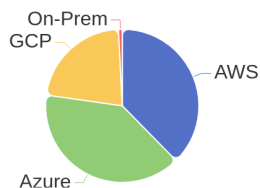

Cloud Providers