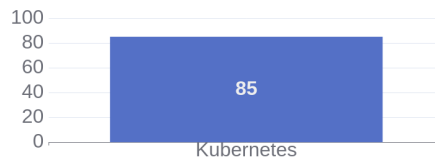

Kubernetes Score