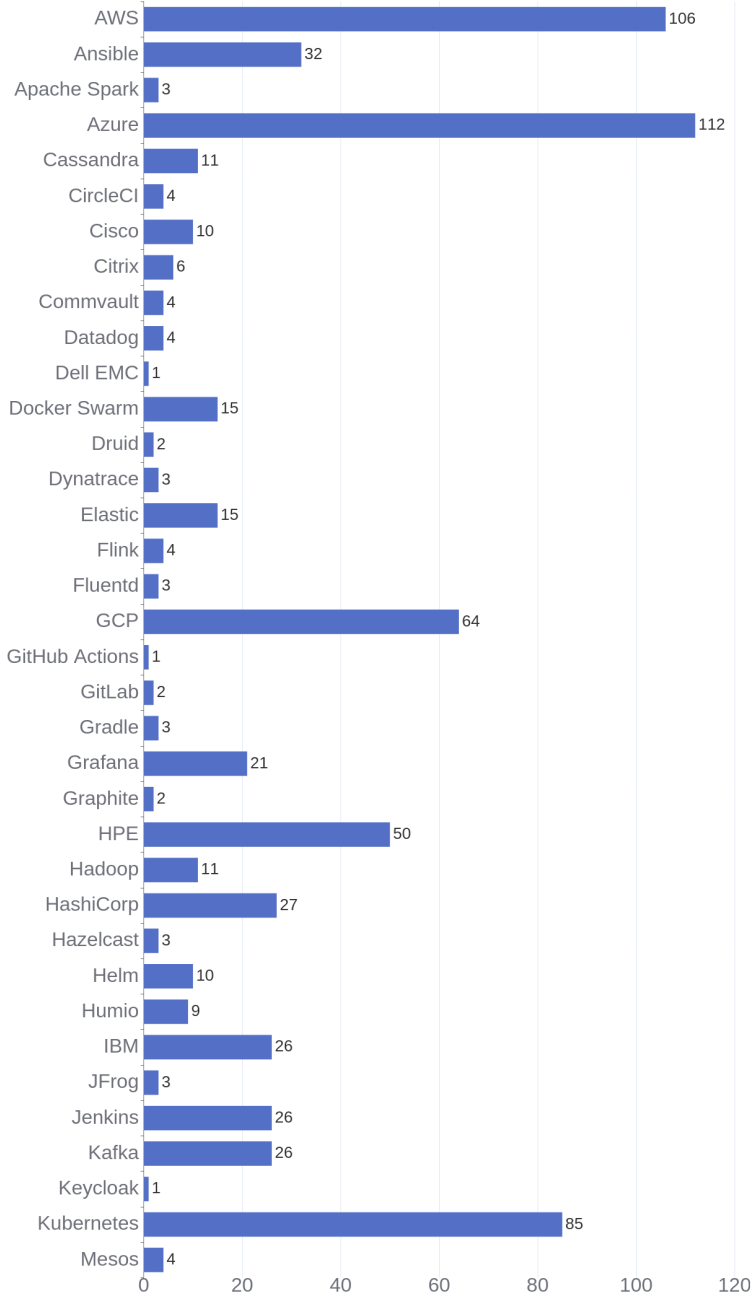

206 Jobs Removed

These jobs were removed since last week's report.

- [Engineer - VMware and Compute in Bangalore, Karnataka, 560100 | Engineering / Information Technology at Lychee shadow](#)
 - [VMware Engineer in Bangalore, Karnataka, 560100 | Engineering / Information Technology at Lychee shadow](#)
 - [VMware Engineer in Bangalore, Karnataka, 560100 | Engineering / Information Technology at Lychee shadow](#)
 - [VMware Engineer in Bangalore, Karnataka, 560100 | Engineering / Information Technology at Lychee shadow](#)
 - [Engineer - VMware and Compute in Pune, Maharashtra, 411014 | Engineering / Information Technology at Lychee shadow](#)
 - [VMware Engineer in Bangalore, Karnataka, 560100 | Engineering / Information Technology at Lychee shadow](#)
 - [VMware Engineer in Bangalore, Karnataka, 560100 | Engineering / Information Technology at Lychee shadow](#)
 - [VMware Engineer in Bangalore, Karnataka, 560100 | Engineering / Information Technology at Lychee shadow](#)
 - [Engineer - VMware & Compute in Pune, Maharashtra, 411014 | Engineering / Information Technology at Lychee shadow](#)
 - [Subject Matter Expert - VMware & Compute in Bangalore, Karnataka, 560100 | Engineering / Information Technology at Lychee shadow](#)
- [\[see more\]](#)

Job Openings

Twitter Followers

Cloud Providers

Kubernetes Score

Ecosystem Vendors

Hewlett Packard Enterprise (HPE)

Report Generated: Sep 02, 2023

Jobs Mentioning