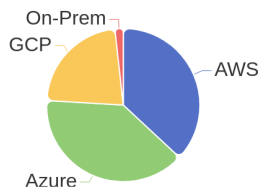

Cloud Providers