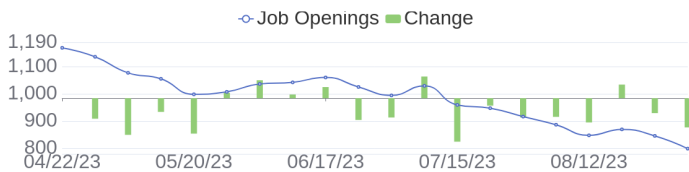

206 Jobs Removed

These jobs were removed since last week's report.

1. [Engineer - VMware and Compute in Bangalore, Karnataka, 560100 | Engineering / Information Technology at Lychee shadow](#)
   - [VMware Engineer in Bangalore, Karnataka, 560100 | Engineering / Information Technology at Lychee shadow](#)
   - [VMware Engineer in Bangalore, Karnataka, 560100 | Engineering / Information Technology at Lychee shadow](#)
   - [VMware Engineer in Bangalore, Karnataka, 560100 | Engineering / Information Technology at Lychee shadow](#)
   - [Engineer - VMware and Compute in Pune, Maharashtra, 411014 | Engineering / Information Technology at Lychee shadow](#)
   - [VMware Engineer in Bangalore, Karnataka, 560100 | Engineering / Information Technology at Lychee shadow](#)
   - [VMware Engineer in Bangalore, Karnataka, 560100 | Engineering / Information Technology at Lychee shadow](#)
   - [VMware Engineer in Bangalore, Karnataka, 560100 | Engineering / Information Technology at Lychee shadow](#)
   - [Engineer - VMware & Compute in Pune, Maharashtra, 411014 | Engineering / Information Technology at Lychee shadow](#)
   - [Subject Matter Expert - VMware & Compute in Bangalore, Karnataka, 560100 | Engineering / Information Technology at Lychee shadow](#)
2. [[see more]](#)

Job Openings