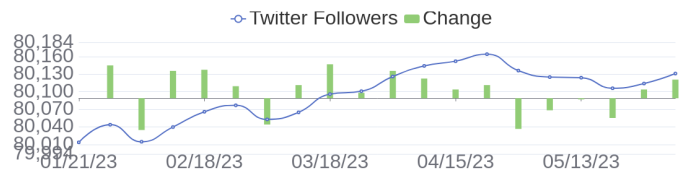

Twitter Followers