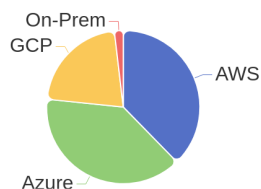

Cloud Providers