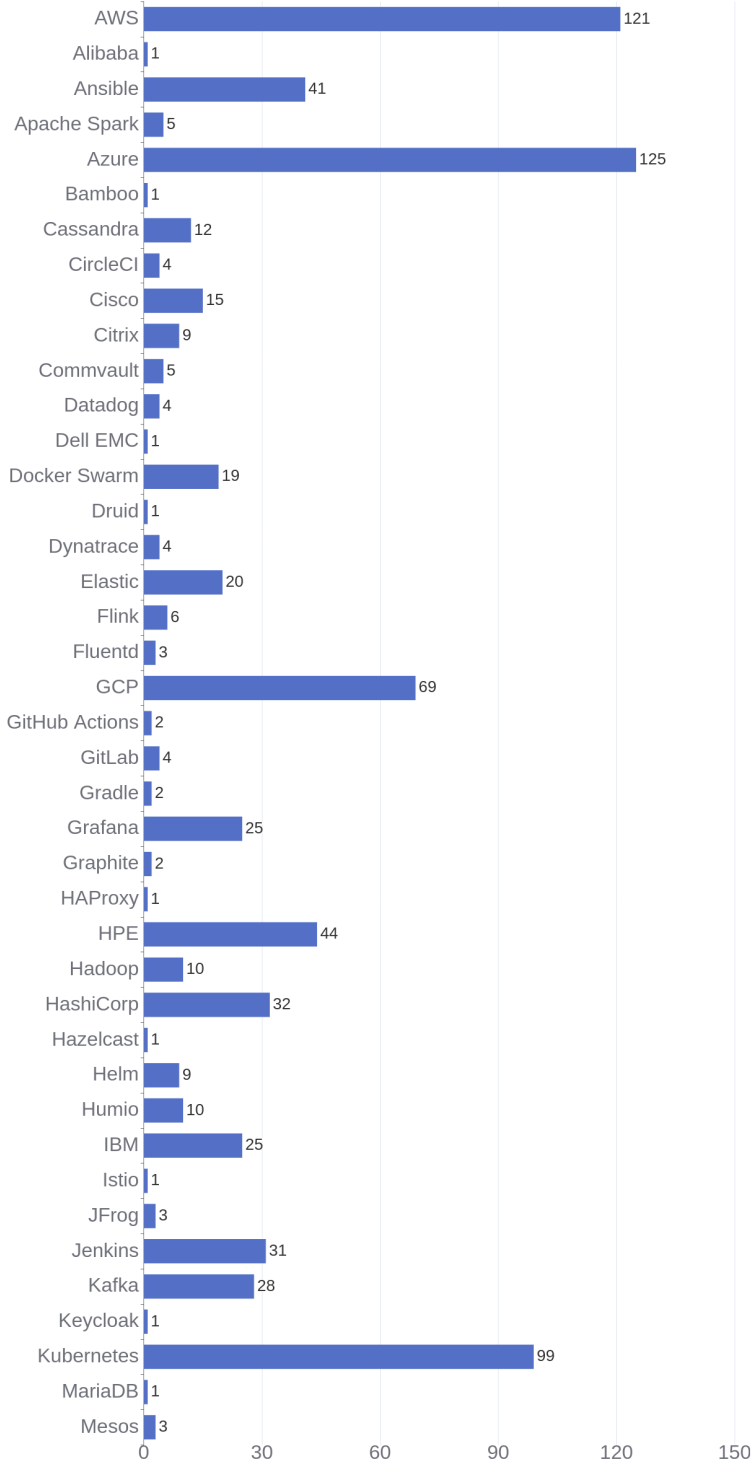

127 Jobs Removed

These jobs were removed since last week's report.

- SAP Hybris Front End IT Developer in Bangalore, Karnataka, 560048 | Information Technology at Lychee shadow
 - Linux/**Ansible** Consultant in Bangalore, Karnataka, 560100 | Engineering / Information Technology at Lychee shadow
 - Senior Platform Product Manager in Bangalore, Karnataka, 560103 | Engineering at Lychee shadow
 - Technical Solutions Consultant in Hyderabad, Telangana, 500081 | Engineering / Information Technology at Lychee shadow
 - Customer Care Reception Representative in Budapest, Budapest, 1123 | Engineering / Information Technology at Lychee shadow
 - Midmarket System Engineer in Stockholm, 170 80 | Sales at Lychee shadow
 - Junior Sales Compensation Data Quality Analyst in Wroclaw, Silesian, 50-082 | Sales at Lychee shadow
 - Americas Sales Finance Internship in Guadalajara, Jalisco, N/A | Administration. Finance and Legal at Lychee shadow
 - Sales Compensation Data Quality Analyst in Wroclaw, Silesian, 50-082 | Sales at Lychee shadow
 - VIM Automation Engineer - Telco in Bangalore, Karnataka, 560048 | Engineering at Lychee shadow
- [\[see more\]](#)

Job Openings

Twitter Followers

Cloud Providers

Kubernetes Score

Ecosystem Vendors

Hewlett Packard Enterprise (HPE)

Report Generated: Aug 26, 2023

Jobs Mentioning