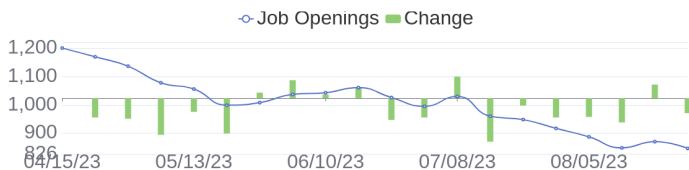

127 Jobs Removed

These jobs were removed since last week's report.

1. SAP Hybris Front End IT Developer in Bangalore, Karnataka, 560048 | Information Technology at Lychee shadow
   - Linux/**Ansible** Consultant in Bangalore, Karnataka, 560100 | Engineering / Information Technology at Lychee shadow
   - Senior Platform Product Manager in Bangalore, Karnataka, 560103 | Engineering at Lychee shadow
   - Technical Solutions Consultant in Hyderabad, Telangana, 500081 | Engineering / Information Technology at Lychee shadow
   - Customer Care Reception Representative in Budapest, Budapest, 1123 | Engineering / Information Technology at Lychee shadow
   - Midmarket System Engineer in Stockholm, 170 80 | Sales at Lychee shadow
   - Junior Sales Compensation Data Quality Analyst in Wroclaw, Silesian, 50-082 | Sales at Lychee shadow
   - Americas Sales Finance Internship in Guadalajara, Jalisco, N/A | Administration. Finance and Legal at Lychee shadow
   - Sales Compensation Data Quality Analyst in Wroclaw, Silesian, 50-082 | Sales at Lychee shadow
   - VIM Automation Engineer - Telco in Bangalore, Karnataka, 560048 | Engineering at Lychee shadow
2. [[see more]](#)

Job Openings