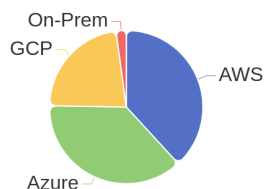

Cloud Providers