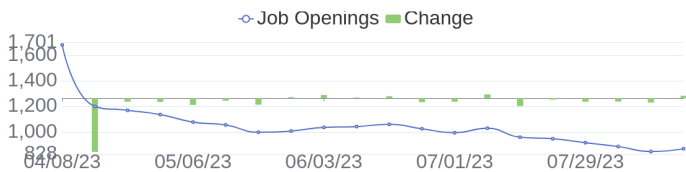

207 Jobs Removed

These jobs were removed since last week's report.

1. [SAP Hybris Front End IT Developer in Bangalore, Karnataka, 560048 | Information Technology at Lychee shadow](#)
   - [Product Manager in San Jose, California, 95134 | Engineering at Lychee shadow](#)
   - [UI - Front-End Developer / Développeur d'interfaces usager in Montreal, Quebec, N/A | Engineering at Lychee shadow](#)
   - [Technical Consultant in Mexico City, Distrito Federal, N/A | Engineering / Information Technology at Lychee shadow](#)
   - [Software Engineer Graduate, Embedded Firmware in Singapore, Central Singapore, 109841 | Engineering at Lychee shadow](#)
   - [SASE Sales Specialist in Jakarta, Jakarta Raya, 12870 | Sales at Lychee shadow](#)
   - [Enablement Content Strategist in Raleigh, North Carolina, 27616 | HR & Talent, Learning and Organizational Development at Lychee shadow](#)
   - [ServiceNow CMDB Specialist in Bangalore, Karnataka, 560100 | Engineering at Lychee shadow](#)
   - [Apprenti Data analyst/référent qualité - H/F in Puteaux, Hauts-de-Seine, 92800 | Administration. Finance and Legal at Lychee shadow](#)
   - [Storage Sales Specialist in All, Wisconsin, 00000 | Sales at Lychee shadow](#)
2. [[see more]](#)

Job Openings