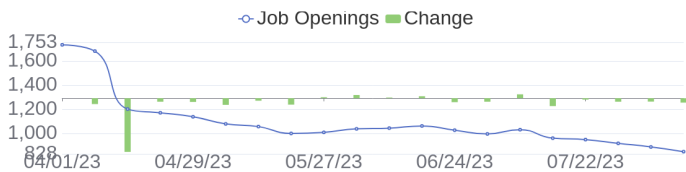

888 Jobs Removed

These jobs were removed since last week's report.

1. SAP Hybris Front End IT Developer in Bangalore, Karnataka, 560048 | Information Technology at Lychee shadow
   - Enterprise Architect - SAP Platforms in Bangalore, Karnataka, 560048 | Engineering / Information Technology at Lychee shadow
   - SAP Hybris Front End IT Developer in Bangalore, Karnataka, 560048 | Information Technology at Lychee shadow
   - SAP Hybris Front End IT Developer in Bangalore, Karnataka, 560048 | Information Technology at Lychee shadow
   - SAP Hybris IT Developer - Specialist in Bangalore, Karnataka, 560048 | Information Technology at Lychee shadow
   - SAP Hybris Front End IT Developer in Bangalore, Karnataka, 560048 | Information Technology at Lychee shadow
   - SAP Hybris Developer in Austin, Texas, 78717-1116 | Information Technology at Lychee shadow
   - SAP Hybris DevOps IT Engineer in Bangalore, Karnataka, 560048 | Information Technology at Lychee shadow
   - HA/Observability Senior Product Manager in Bangalore, Karnataka, 560048 | Engineering at Lychee shadow
   - Experienced Embedded Networking Software Engineer in Andover, Massachusetts, 01810-5897 | Engineering at Lychee shadow
2. [[see more]](#)

Job Openings