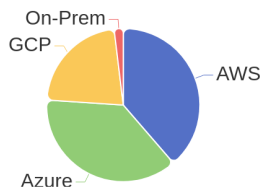

Cloud Providers