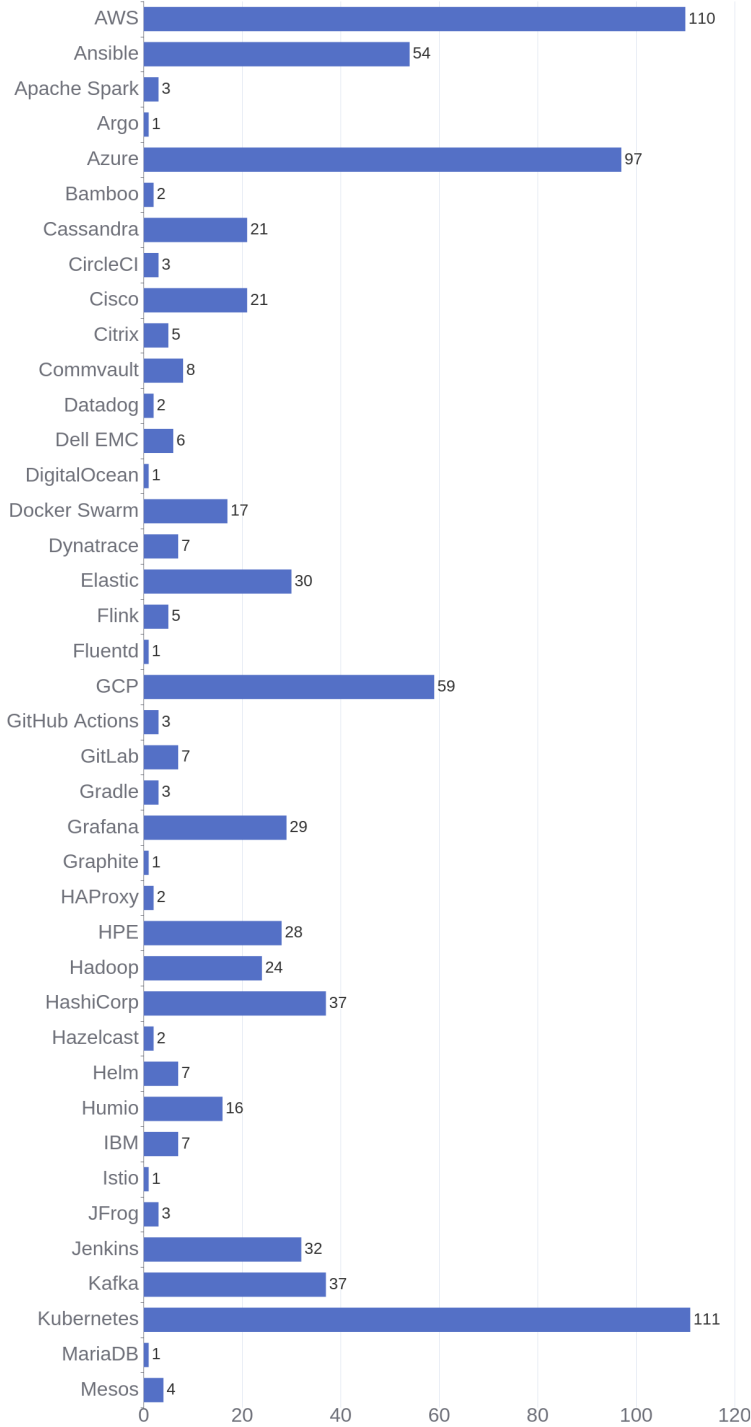

155 Jobs Removed

These jobs were removed since last week's report.

- Hewlett Packard Labs -- Research Associate in Milpitas, California, 95035 | Engineering at Lychee shadow
 - Inside Sales Account Manager French Market - Graduate Program in Barcelona, Barcelona, 08018 | Sales at Lychee shadow
 - Americas Sales Finance Internship in Guadalajara, Jalisco, N/A | Administration. Finance and Legal at Lychee shadow
 - Determined AI - Technical Product Manager, Machine Learning in All, Texas, 00000 | Engineering at Lychee shadow
 - Experienced Embedded Networking Software Engineer in Roseville, California, 95747 | Engineering at Lychee shadow
 - Technical Product Manager in Bangalore, Karnataka, 560048 | Engineering at Lychee shadow
 - HPE Storage/StoreOnce - Systems Engineer in Bangalore, Karnataka, 560048 | Engineering at Lychee shadow
 - Cloud Developer in Bangalore, Karnataka, 560103 | Engineering at Lychee shadow
 - Telefónica Account Leader in Madrid, 28022 | Sales at Lychee shadow
 - Product Manager in Bangalore, Karnataka, 560103 | Engineering at Lychee shadow
- [\[see more\]](#)

Job Openings

Twitter Followers

Cloud Providers

Kubernetes Score

Ecosystem Vendors

Hewlett Packard Enterprise (HPE)

Report Generated: Aug 05, 2023

Jobs Mentioning