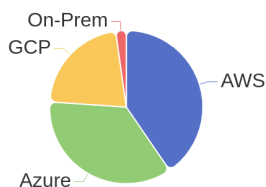

Cloud Providers