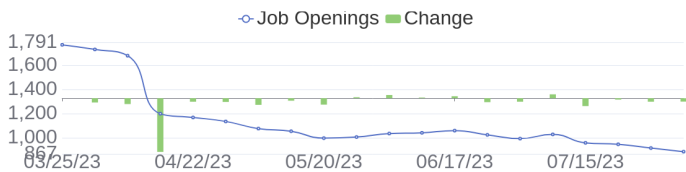

155 Jobs Removed

These jobs were removed since last week's report.

1. Hewlett Packard Labs -- Research Associate in Milpitas, California, 95035 | Engineering at Lychee shadow
   - Inside Sales Account Manager French Market - Graduate Program in Barcelona, Barcelona, 08018 | Sales at Lychee shadow
   - Americas Sales Finance Internship in Guadalajara, Jalisco, N/A | Administration. Finance and Legal at Lychee shadow
   - Determined AI - Technical Product Manager, Machine Learning in All, Texas, 00000 | Engineering at Lychee shadow
   - Experienced Embedded Networking Software Engineer in Roseville, California, 95747 | Engineering at Lychee shadow
   - Technical Product Manager in Bangalore, Karnataka, 560048 | Engineering at Lychee shadow
   - HPE Storage/StoreOnce - Systems Engineer in Bangalore, Karnataka, 560048 | Engineering at Lychee shadow
   - Cloud Developer in Bangalore, Karnataka, 560103 | Engineering at Lychee shadow
   - Telefónica Account Leader in Madrid, 28022 | Sales at Lychee shadow
   - Product Manager in Bangalore, Karnataka, 560103 | Engineering at Lychee shadow
2. [[see more]](#)

Job Openings