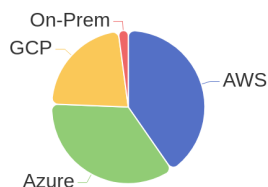

Cloud Providers