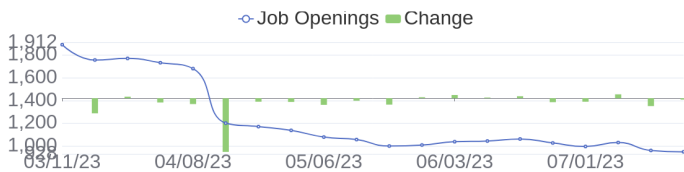

132 Jobs Removed

These jobs were removed since last week's report.

SAP Hybris QA IT Engineer - Expert in Bangalore, Karnataka, 560048 | Information Technology at Lychee shadow
SAP Hybris IT Developer - Specialist in Bangalore, Karnataka, 560048 | Information Technology at Lychee shadow
SAP Hybris IT Developer - Specialist in Bangalore, Karnataka, 560048 | Information Technology at Lychee shadow
Export Controls Analyst in Bangalore, Karnataka, 560048 | Operations at Lychee shadow
High Performance Computing Hardware Engineer, Break-Fix in All, California, 00000 | Engineering / Information Technology at Lychee shadow
Junior TAC Engineer in Heredia, Heredia, 400803 | Engineering at Lychee shadow
SASE Enterprise Sales Specialists & Consultant - India in Mumbai, Maharashtra, 000000 | Sales at Lychee shadow
Senior HR Generalist in Warsaw, Masovian, 00000 | HR & Talent, Learning and Organizational Development at Lychee shadow
AI & Data Architect in Stockholm - Solna, Stockholm County, 115 41 | Engineering / Information Technology at Lychee shadow
Junior TAC Engineer in Heredia, Heredia, 400803 | Engineering at Lychee shadow
[see more]

Job Openings