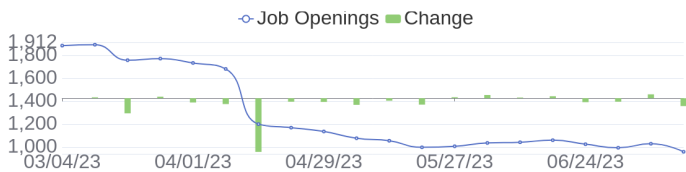

179 Jobs Removed

These jobs were removed since last week's report.

1. SAP Hybris Front End IT Developer in Bangalore, Karnataka, 560048 | Information Technology at Lychee shadow
   - SAP Hybris QA IT Engineer in Bangalore, Karnataka, 560048 | Information Technology at Lychee shadow
   - Azure DevOps Engineer in Bangalore, Karnataka, 560048 | Information Technology at Lychee shadow
   - Sales Processing Analyst I in Bangalore, Karnataka, 560048 | Sales at Lychee shadow
   - HPC Technical Consultant for France - Consultant technique sénior H/F in Paris La Defense, N/A | Engineering / Information Technology at Lychee shadow
   - Technology Consultant (f/m/d) in Wallisellen, Zurich, 8304 | Engineering / Information Technology at Lychee shadow
   - Presales Engineer French Speaker in Barcelona, Barcelona, 08018 | Sales at Lychee shadow
   - Cloud Developer in Chennai, Tamil Nadu, 600002 | Engineering at Lychee shadow
   - Technical Solutions Graduate in Ariana, Ariana, 2088 | Engineering / Information Technology at Lychee shadow
   - Supply Chain Financial Analyst - Demand & Supply in Wroclaw, Silesian, 50-082 | Administration. Finance and Legal at Lychee shadow
2. [[see more]](#)

Job Openings