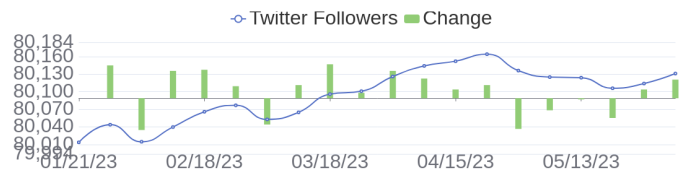

Twitter Followers