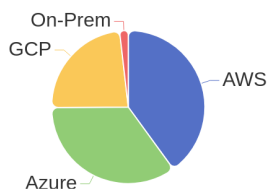

Cloud Providers