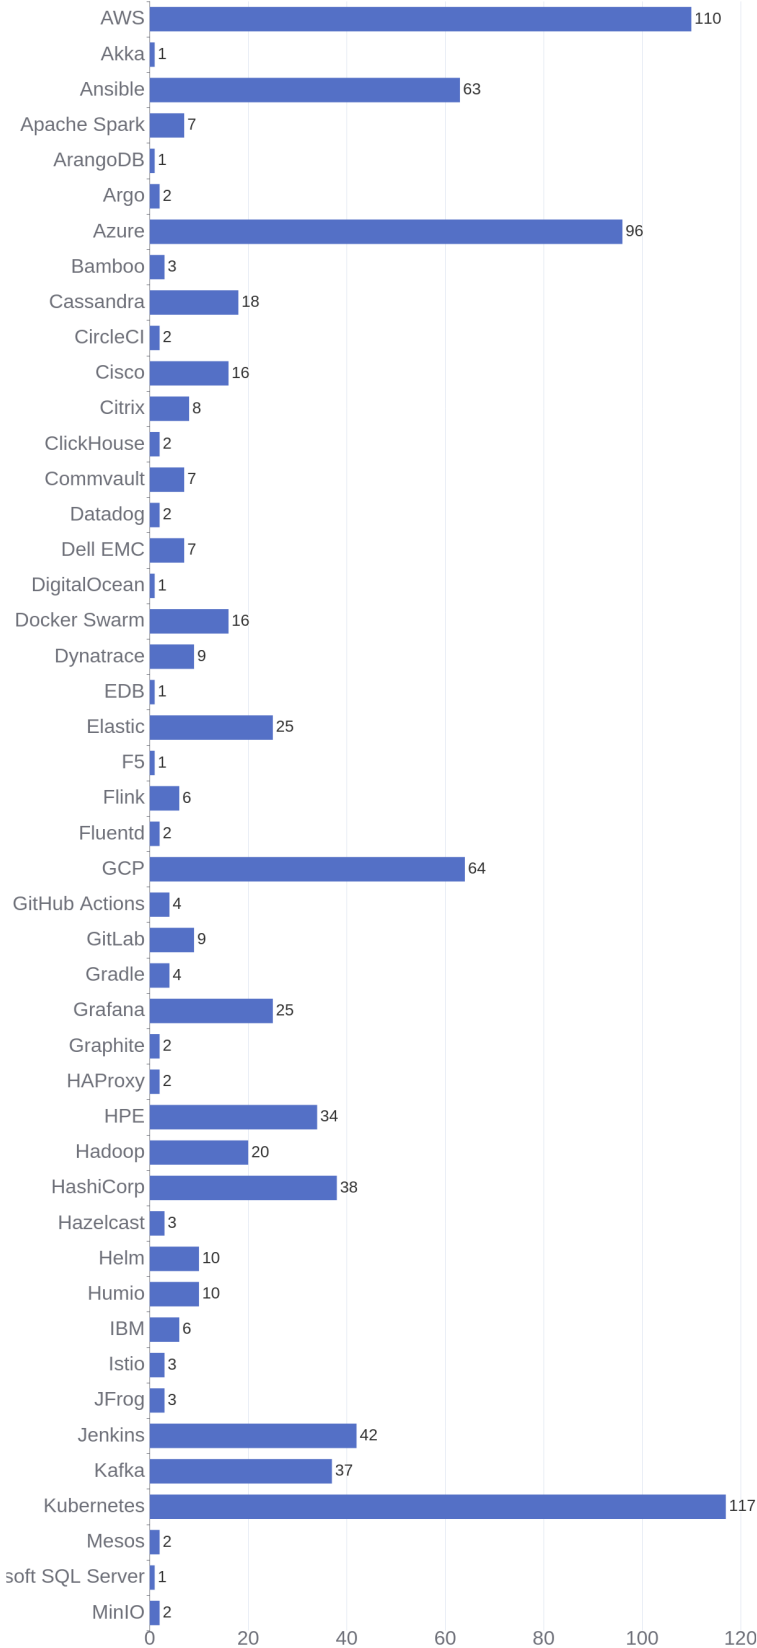

179 Jobs Removed

These jobs were removed since last week's report.

- SAP Hybris Front End IT Developer in Bangalore, Karnataka, 560048 | Information Technology at Lychee shadow
 - SAP Hybris QA IT Engineer in Bangalore, Karnataka, 560048 | Information Technology at Lychee shadow
 - Azure DevOps Engineer in Bangalore, Karnataka, 560048 | Information Technology at Lychee shadow
 - Sales Processing Analyst I in Bangalore, Karnataka, 560048 | Sales at Lychee shadow
 - HPC Technical Consultant for France - Consultant technique sénior H/F in Paris La Defense, N/A | Engineering / Information Technology at Lychee shadow
 - Technology Consultant (f/m/d) in Wallisellen, Zurich, 8304 | Engineering / Information Technology at Lychee shadow
 - Presales Engineer French Speaker in Barcelona, Barcelona, 08018 | Sales at Lychee shadow
 - Cloud Developer in Chennai, Tamil Nadu, 600002 | Engineering at Lychee shadow
 - Technical Solutions Graduate in Ariana, Ariana, 2088 | Engineering / Information Technology at Lychee shadow
 - Supply Chain Financial Analyst - Demand & Supply in Wroclaw, Silesian, 50-082 | Administration. Finance and Legal at Lychee shadow
- [\[see more\]](#)

Job Openings

Twitter Followers

Cloud Providers

Kubernetes Score

Ecosystem Vendors

Hewlett Packard Enterprise (HPE)

Report Generated: Jul 15, 2023

Jobs Mentioning