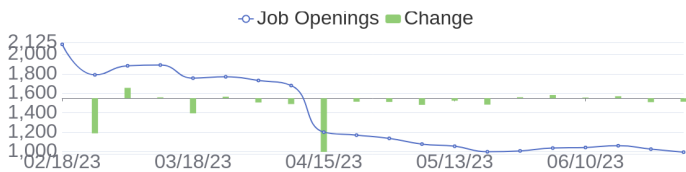

196 Jobs Removed

These jobs were removed since last week's report.

1. Kubernetes Software Engineer in Bangalore, Karnataka, 560048 | Engineering at Lychee shadow
   - Engineering Program Manager in Roseville, California, 95747 | Engineering at Lychee shadow
   - Full Stack Developer in Bangalore, Karnataka, 560103 | Engineering at Lychee shadow
   - Network Engineer in Chennai, Tamil Nadu, 600002 | Engineering at Lychee shadow
   - Account Support Management in Guadalajara, Jalisco, 45060 | Engineering / Information Technology at Lychee shadow
   - Account Support Management in Heredia, Heredia, 400803 | Engineering / Information Technology at Lychee shadow
   - Ux Designer in Bangalore, Karnataka, 560103 | Engineering at Lychee shadow
   - Global IT PREP Program in Spring, Texas, 77389-1767 | Information Technology at Lychee shadow
   - IT HPC Applications Specialist in Ra'anana, N/A | Engineering / Information Technology at Lychee shadow
   - Account Support Management in Guadalajara, Jalisco, 45060 | Engineering / Information Technology at Lychee shadow
2. [[see more]](#)

Job Openings