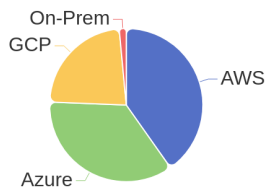

Cloud Providers