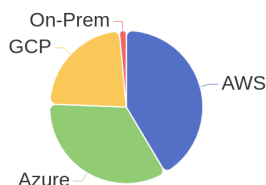

Cloud Providers