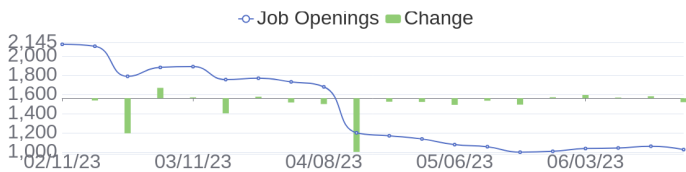

153 Jobs Removed

These jobs were removed since last week's report.

1. SAP Hybris QA IT Engineer in Bangalore, Karnataka, 560048 | Information Technology at Lychee shadow
   - SAP Hybris QA IT Engineer in Bangalore, Karnataka, 560048 | Information Technology at Lychee shadow
   - SAP Hybris IT Developer - Expert in Bangalore, Karnataka, 560048 | Information Technology at Lychee shadow
   - Cloud Engineering - Observability Specialist in Bangalore, Karnataka, 560048 | Engineering at Lychee shadow
   - Storage Sales Specialist in All, Georgia, 00000 | Sales at Lychee shadow
   - Payroll Analyst in Guadalajara, Jalisco, 45060 | Administration. Finance and Legal at Lychee shadow
   - Network Engineer in Chennai, Tamil Nadu, 600002 | Engineering at Lychee shadow
   - Aruba Networking Pre-Sales Systems Engineer in San Jose, California, 95131 | Sales at Lychee shadow
   - Sales Process Associate in Chennai, Tamil Nadu, 600002 | Sales at Lychee shadow
   - Payroll Associate in Guadalajara, Jalisco, 45060 | Administration. Finance and Legal at Lychee shadow
2. [[see more]](#)

Job Openings