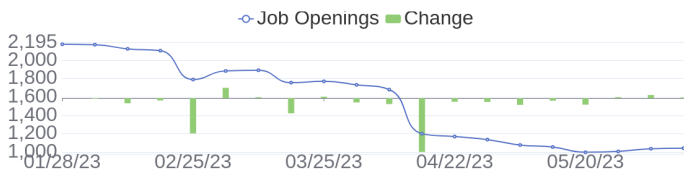

154 Jobs Removed

These jobs were removed since last week's report.

1. Azure Stack HCI Platform Architect in Bangalore, Karnataka, 560048 | Engineering at Lychee shadow
   - Aruba L2 Network Engineer in Sofia, Sofia, 1766 | Engineering / Information Technology at Lychee shadow
   - Digital Sales Representative - Commercial in Spring, Texas, 77389-1767 | Sales at Lychee shadow
   - Cloud Engineering Manager in Ft. Collins, Colorado, 80525 | Engineering at Lychee shadow
   - Performance Engineer in Bangalore, Karnataka, 560048 | Engineering at Lychee shadow
   - Green Lake - Specialist QA in Bangalore, Karnataka, 560048 | Engineering at Lychee shadow
   - Software Engineer in Bangalore, Karnataka, 560048 | Engineering at Lychee shadow
   - Sales Process Associate in Chennai, Tamil Nadu, 600002 | Sales at Lychee shadow
   - Aruba Inside Sales Account Manager for Italy in Barcelona, Barcelona, 08018 | Sales at Lychee shadow
   - Technical Solutions Graduate in Istanbul, İstanbul, 34700 | Engineering / Information Technology at Lychee shadow
2. [[see more]](#)

Job Openings