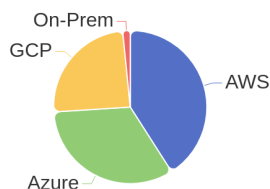

Cloud Providers