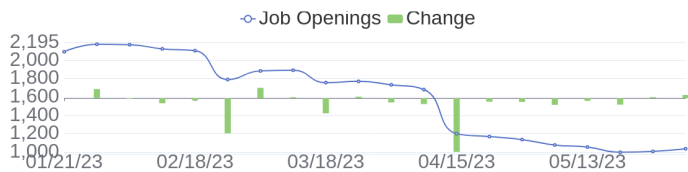

164 Jobs Removed

These jobs were removed since last week's report.

1. VMware Software Engineer in Taipei, Taipei City, 11568 | Administration. Finance and Legal at Lychee shadow
   - Senior Software Engineer in Bangalore, Karnataka, 560030 | Engineering at Lychee shadow
   - Demo Consultant in Tlaquepaque, Jalisco, 45610 | Design at Lychee shadow
   - SOP-Sales Processing in Bangalore, Karnataka, 560103 | Sales at Lychee shadow
   - Account Delivery Manager in Uusimaa, 02150 | Engineering / Information Technology at Lychee shadow
   - Storage Sales Specialist in All, Georgia, 00000 | Sales at Lychee shadow
   - Sales Operations Analyst in Guadalajara, Jalisco, N/A | Sales at Lychee shadow
   - Sales Graduate in Kuala Lumpur, Selangor, 59200 | Administration. Finance and Legal at Lychee shadow
   - HPC Field Technical Support Consultant in Lytham, 00000 | Engineering / Information Technology at Lychee shadow
   - Sales Territory Manager in Bogota, Cundinamarca | Sales at Lychee shadow
2. [[see more]](#)

Job Openings