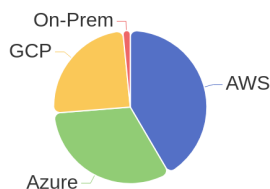

Cloud Providers