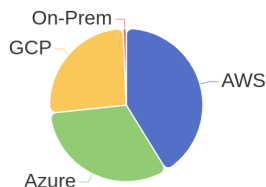

Cloud Providers