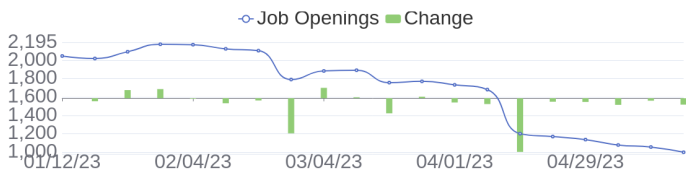

173 Jobs Removed

These jobs were removed since last week's report.

Cloud Engineering - Observability Specialist in Bangalore, Karnataka, 560048 | Engineering at Lychee shadow
Senior Cloud Software Engineer in San Jose, California, 95131 | Engineering at Lychee shadow
New Business Sales Specialist in Barcelona, Barcelona, 00000 | Sales at Lychee shadow
Account Manager-Graduate in Kuala Lumpur, Selangor, 59200 | Engineering / Information Technology at Lychee shadow
Global Service Provider Business Development Manager in All, Texas, 00000 | Sales at Lychee shadow
Account Manager in Tokyo, Tokyo, 136-8711 | Sales at Lychee shadow
Sales Support Executive in Manchester, Lancashire, M1 7ED | Sales at Lychee shadow
A&PS HIT&AID PreSales in Tokyo, Tokyo, 136-8711 | Sales at Lychee shadow
Engineering Manager - Cloud and Data Services in Bangalore, Karnataka, 560048 | Engineering at Lychee shadow
Senior Cloud QA Engineer in San Jose, California, 95002 | Engineering at Lychee shadow
[see more]

Job Openings