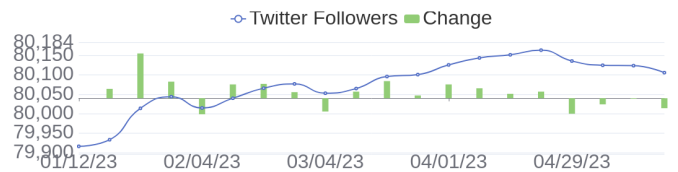

Twitter Followers