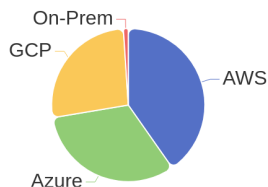

Cloud Providers