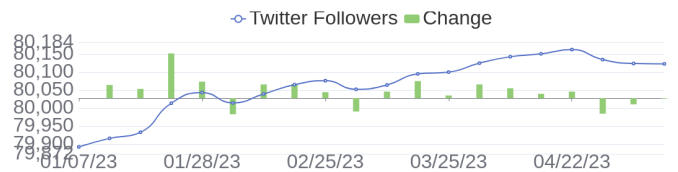

Twitter Followers