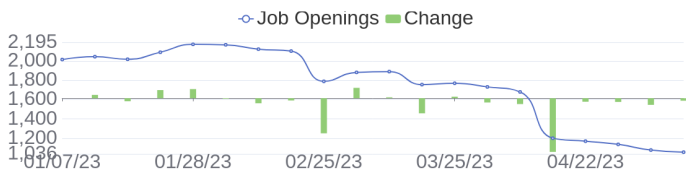

163 Jobs Removed

These jobs were removed since last week's report.

Product & Solution Support Engineer in Tokyo, Tokyo, 136-8711 | Engineering / Information Technology at Lychee shadow
Financial Analyst in Bangalore, Karnataka, 560048 | Administration. Finance and Legal at Lychee shadow
Aruba ERT Manager in Bangalore, Karnataka, 560103 | Engineering at Lychee shadow
Compute Sales Specialist in Taipei, Taipei City, 11568 | Sales at Lychee shadow
Partner Support Specialist in Heredia, N/A | Engineering / Information Technology at Lychee shadow
Aruba Category Manager in Tokyo, Tokyo, 136-8711 | Sales at Lychee shadow
Sales Intern in Gauteng, 2128 | Administration. Finance and Legal at Lychee shadow
in | at Lychee shadow
Data Services & Storage Sales Specialist in Singapore, Central Singapore, 109841 | Sales at Lychee shadow
Senior Software Engineer in Bangalore, Karnataka, 560103 | Engineering at Lychee shadow
[see more]

Job Openings