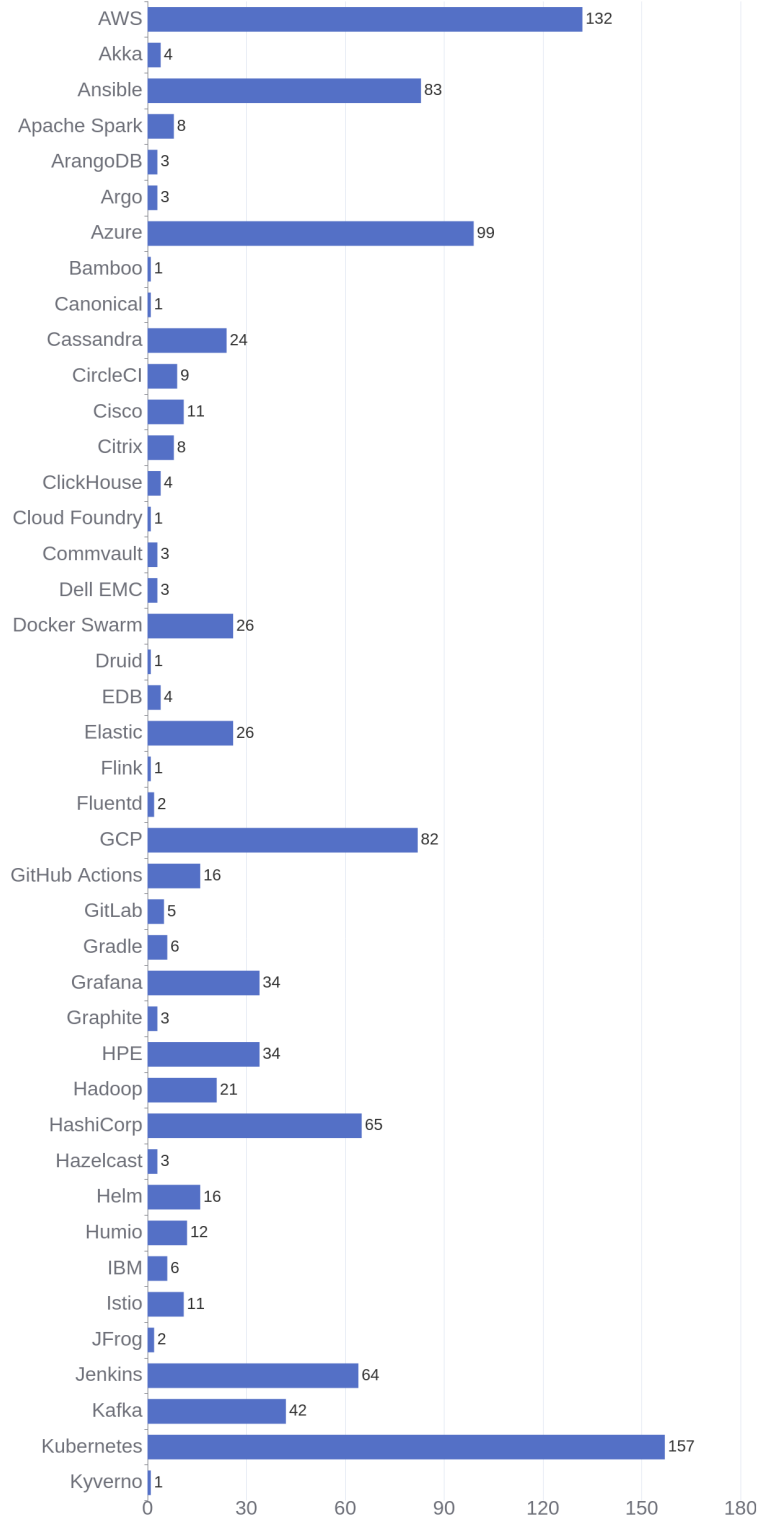

177 Jobs Removed

These jobs were removed since last week's report.

- Head of Marketing, Nordics in Stockholm, 170 67 | PR & Marketing at Lychee shadow
 - Material Planner in Sofia, Sofia, 1766 | Operations at Lychee shadow
 - CTG - Technical Consultant for Telco in Riyadh, Riyadh, 11596 | Administration. Finance and Legal at Lychee shadow
 - Cloud Services Sales Specialist in Barcelona, Barcelona, 08018 | Sales at Lychee shadow
 - Senior TELCO BSS Consultant in Las Rozas, Madrid, 28232 | Engineering / Information Technology at Lychee shadow
 - Sr Software Engineer - Specialist in Bangalore, Karnataka, 560048 | Engineering at Lychee shadow
 - System Software Engineer in Bangalore, Karnataka, 560048 | Engineering at Lychee shadow
 - Partner Business Manager in Hyderabad, Telangana, 500081 | Sales at Lychee shadow
 - FrontEnd Engineer in Herzliya, 4672515 | Engineering at Lychee shadow
 - Python/Java Architect / Developer in Madrid, 28022 | Engineering at Lychee shadow
- [\[see more\]](#)

Job Openings

Twitter Followers

Cloud Providers

Kubernetes Score

Ecosystem Vendors

Hewlett Packard Enterprise (HPE)

Report Generated: Apr 22, 2023

Jobs Mentioning