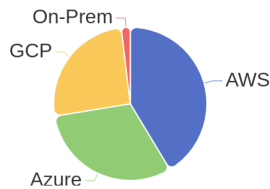

Cloud Providers