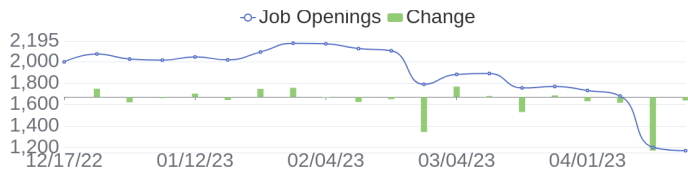

177 Jobs Removed

These jobs were removed since last week's report.

1. Head of Marketing, Nordics in Stockholm, 170 67 | PR & Marketing at Lychee shadow
   - Material Planner in Sofia, Sofia, 1766 | Operations at Lychee shadow
   - CTG - Technical Consultant for Telco in Riyadh, Riyadh, 11596 | Administration. Finance and Legal at Lychee shadow
   - Cloud Services Sales Specialist in Barcelona, Barcelona, 08018 | Sales at Lychee shadow
   - Senior TELCO BSS Consultant in Las Rozas, Madrid, 28232 | Engineering / Information Technology at Lychee shadow
   - Sr Software Engineer - Specialist in Bangalore, Karnataka, 560048 | Engineering at Lychee shadow
   - System Software Engineer in Bangalore, Karnataka, 560048 | Engineering at Lychee shadow
   - Partner Business Manager in Hyderabad, Telangana, 500081 | Sales at Lychee shadow
   - FrontEnd Engineer in Herzliya, 4672515 | Engineering at Lychee shadow
   - Python/Java Architect / Developer in Madrid, 28022 | Engineering at Lychee shadow
2. [[see more]](#)

Job Openings