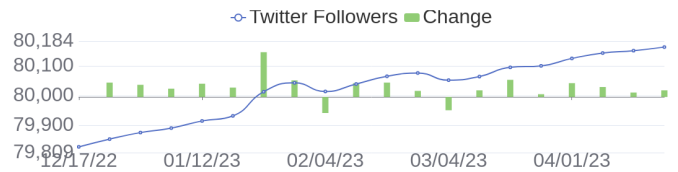

Twitter Followers