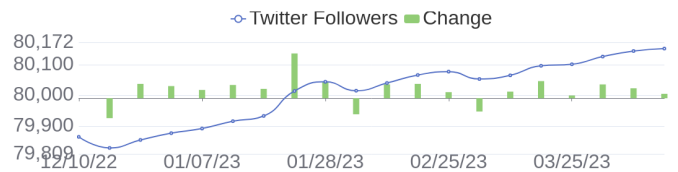

Twitter Followers