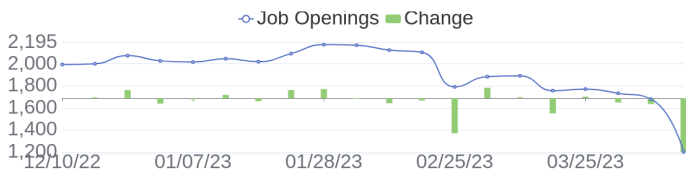

594 Jobs Removed

These jobs were removed since last week's report.

1. Enterprise Vertica in Spring, Texas, 77389-1767 | Information Technology at Lychee shadow
   - Windows, VMware and Automation Engineer in Bangalore, Karnataka, 560048 | Information Technology at Lychee shadow
   - SAP S4 Product BOM Analyst in Bratislavský kraj, 821 04 | Engineering at Lychee shadow
   - SAP S4 BOM VC Analyst in Bangalore, Karnataka, 560030 | Engineering at Lychee shadow
   - SAP Basis Administrator & Platform Specialist in Bangalore, Karnataka, 560048 | Information Technology at Lychee shadow
   - SAP S4 HANA Technical Architect in Spring, Texas, 77389-1767 | Information Technology at Lychee shadow
   - Strategic SAP VC Model Architect in Bratislavský kraj, 821 04 | Engineering at Lychee shadow
   - Citrix Admin in Bangalore, Karnataka, N/A | Engineering / Information Technology at Lychee shadow
   - CEPH Admin in Bangalore, Karnataka, 560048 | Engineering / Information Technology at Lychee shadow
   - Azure Stack Technical Lead in Bangalore, Karnataka, 560048 | Information Technology at Lychee shadow
2. [[see more]](#)

Job Openings