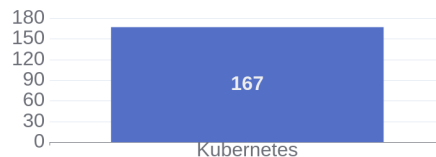

Kubernetes Score