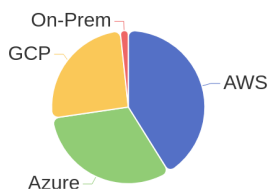

Cloud Providers