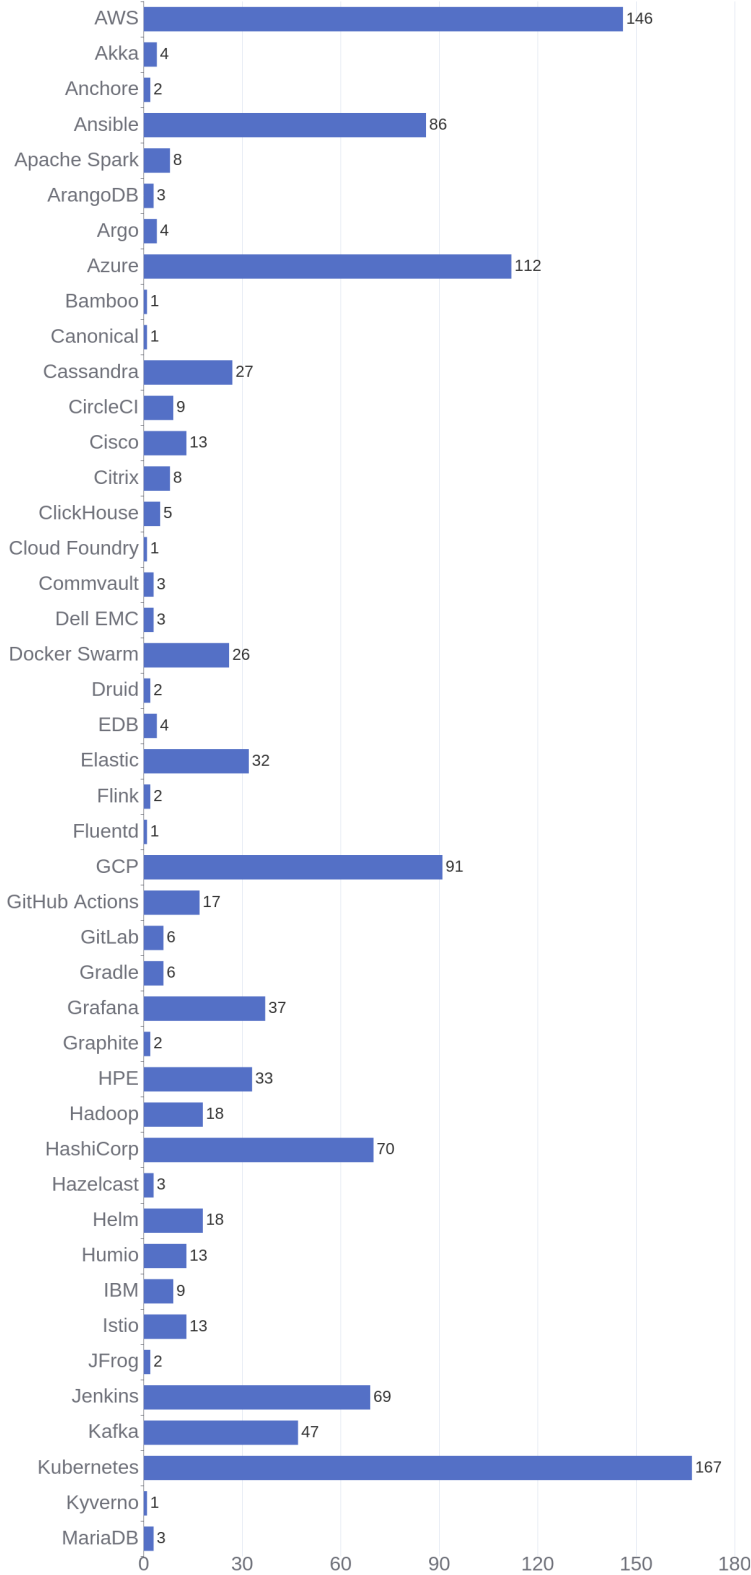

594 Jobs Removed

These jobs were removed since last week's report.

- Enterprise Vertica in Spring, Texas, 77389-1767 | Information Technology at Lychee shadow
 - Windows, VMware and Automation Engineer in Bangalore, Karnataka, 560048 | Information Technology at Lychee shadow
 - SAP S4 Product BOM Analyst in Bratislavský kraj, 821 04 | Engineering at Lychee shadow
 - SAP S4 BOM VC Analyst in Bangalore, Karnataka, 560030 | Engineering at Lychee shadow
 - SAP Basis Administrator & Platform Specialist in Bangalore, Karnataka, 560048 | Information Technology at Lychee shadow
 - SAP S4 HANA Technical Architect in Spring, Texas, 77389-1767 | Information Technology at Lychee shadow
 - Strategic SAP VC Model Architect in Bratislavský kraj, 821 04 | Engineering at Lychee shadow
 - Citrix Admin in Bangalore, Karnataka, N/A | Engineering / Information Technology at Lychee shadow
 - CEPH Admin in Bangalore, Karnataka, 560048 | Engineering / Information Technology at Lychee shadow
 - Azure Stack Technical Lead in Bangalore, Karnataka, 560048 | Information Technology at Lychee shadow
- [\[see more\]](#)

Job Openings

Twitter Followers

Cloud Providers

Kubernetes Score

Ecosystem Vendors

Hewlett Packard Enterprise (HPE)

Report Generated: Apr 15, 2023

Jobs Mentioning