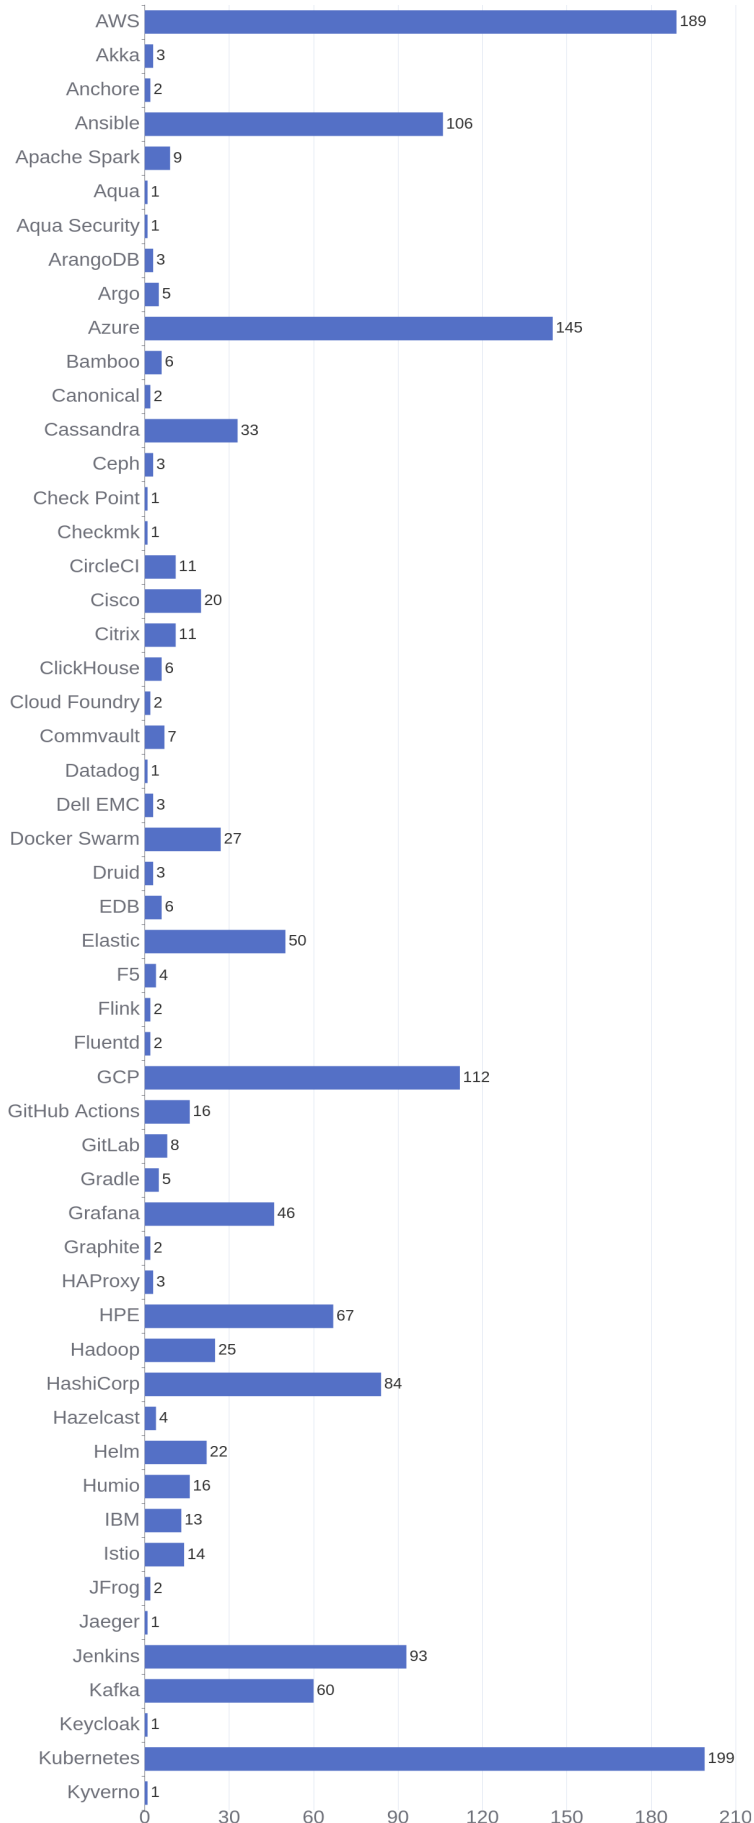

215 Jobs Removed

These jobs were removed since last week's report.

- SAP Analyst, Product Data Management in Chippewa Falls, Wisconsin, 54729 | Engineering at Lychee shadow
 - CNC Group OpenStack (RHEV / KVM) in Bangalore, Karnataka, 560100 | Engineering / Information Technology at Lychee shadow
 - CNC Group OpenStack (RHEV / KVM) in Bangalore, Karnataka, 560100 | Engineering / Information Technology at Lychee shadow
 - Citrix Admin in Bangalore, Karnataka, N/A | Engineering / Information Technology at Lychee shadow
 - Azure consultant/Azure support engineer in Pune, Maharashtra, 411014 | Engineering / Information Technology at Lychee shadow
 - Python/Ansible Developer in Bangalore, Karnataka, 560048 | Engineering at Lychee shadow
 - Enterprise Account Manager in Calgary, Alberta, T2P 2W3 | Sales at Lychee shadow
 - Cloud Developer in Bangalore, Karnataka, 560048 | Engineering at Lychee shadow
 - Presales Consultant in Prague, Praha, 140 00 | Sales at Lychee shadow
 - Identity Access Management Lead in Pune, Maharashtra, 411014 | Engineering / Information Technology at Lychee shadow
- [\[see more\]](#)

Job Openings

Twitter Followers

Cloud Providers

Kubernetes Score

Ecosystem Vendors

Hewlett Packard Enterprise (HPE)

Report Generated: Apr 08, 2023

Jobs Mentioning