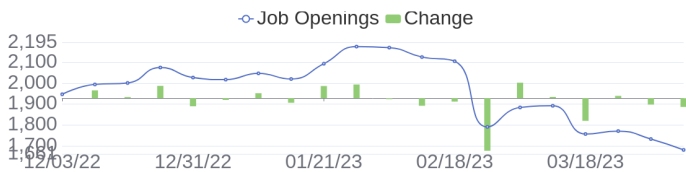

215 Jobs Removed

These jobs were removed since last week's report.

1. SAP Analyst, Product Data Management in Chippewa Falls, Wisconsin, 54729 | Engineering at Lychee shadow
   - CNC Group OpenStack (RHEV / KVM) in Bangalore, Karnataka, 560100 | Engineering / Information Technology at Lychee shadow
   - CNC Group OpenStack (RHEV / KVM) in Bangalore, Karnataka, 560100 | Engineering / Information Technology at Lychee shadow
   - Citrix Admin in Bangalore, Karnataka, N/A | Engineering / Information Technology at Lychee shadow
   - Azure consultant/Azure support engineer in Pune, Maharashtra, 411014 | Engineering / Information Technology at Lychee shadow
   - Python/Ansible Developer in Bangalore, Karnataka, 560048 | Engineering at Lychee shadow
   - Enterprise Account Manager in Calgary, Alberta, T2P 2W3 | Sales at Lychee shadow
   - Cloud Developer in Bangalore, Karnataka, 560048 | Engineering at Lychee shadow
   - Presales Consultant in Prague, Praha, 140 00 | Sales at Lychee shadow
   - Identity Access Management Lead in Pune, Maharashtra, 411014 | Engineering / Information Technology at Lychee shadow
2. [[see more]](#)

Job Openings