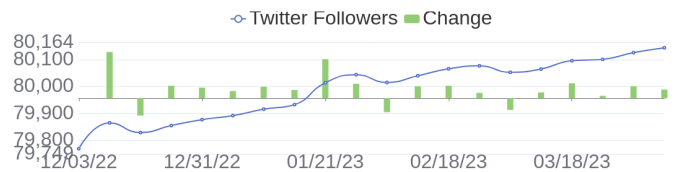

Twitter Followers