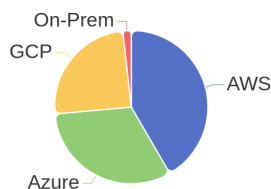

Cloud Providers