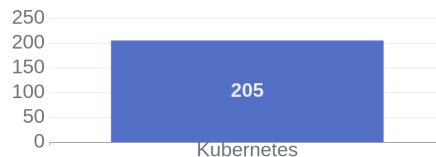

Kubernetes Score