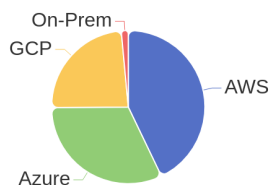

Cloud Providers