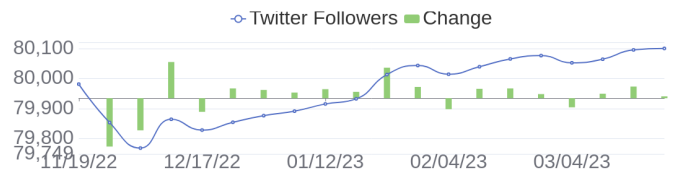

Twitter Followers