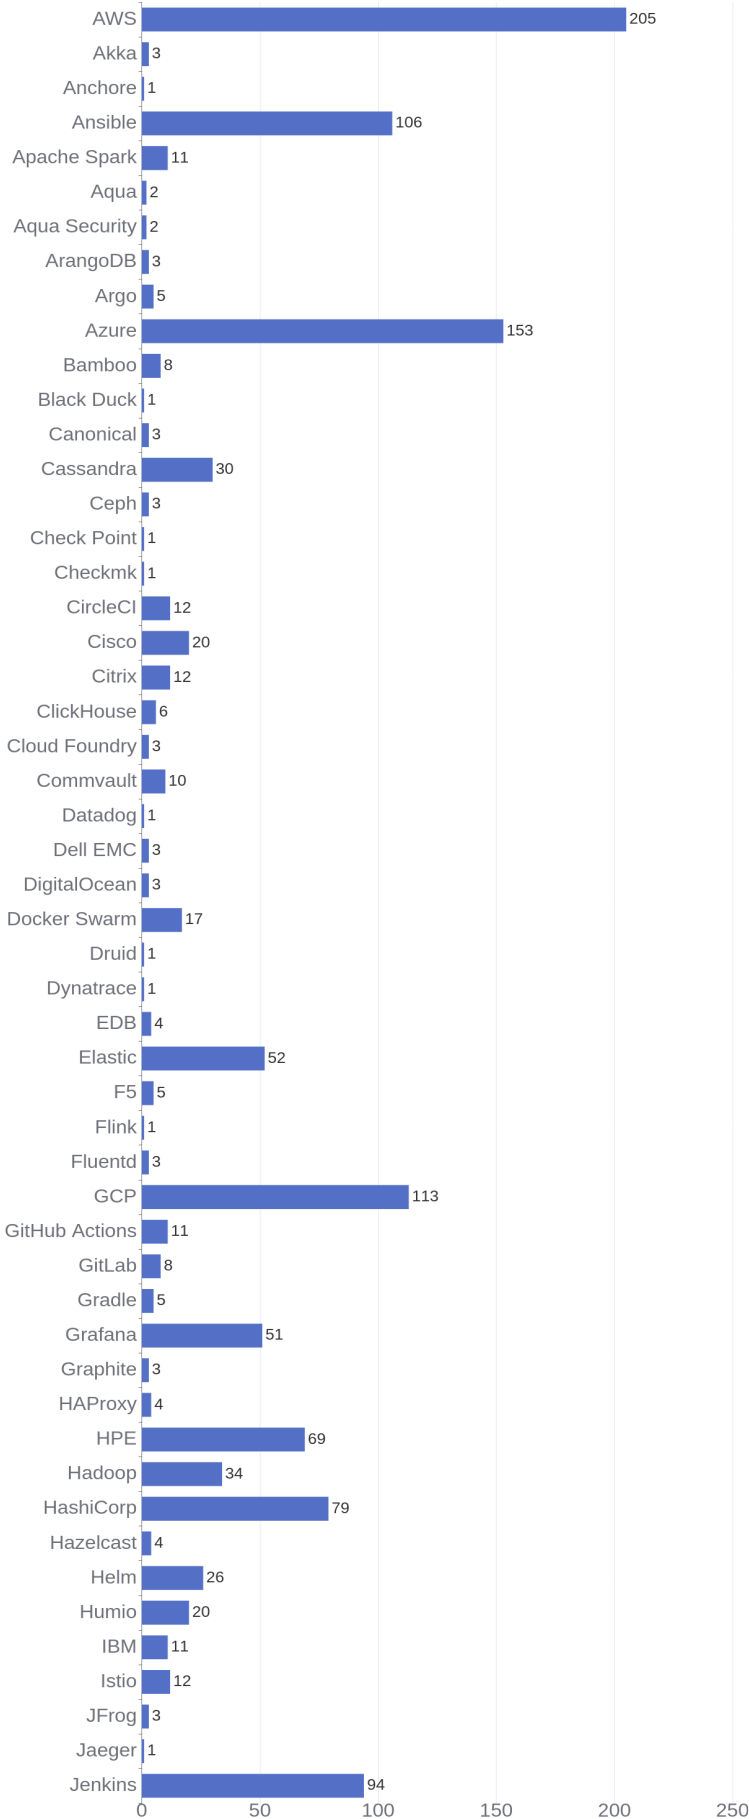

279 Jobs Removed

These jobs were removed since last week's report.

- Hadoop Admin (L-3 Support) in Bangalore, Karnataka, 560100 | Engineering / Information Technology at Lychee shadow
 - Shortage List Material Analyst in Chippewa Falls, Wisconsin, 54729 | Operations at Lychee shadow
 - CTG EMEA Account Principal in Athens, Attiki, 152 31 | Sales at Lychee shadow
 - ServiceNOW ITOM Developer in London, London, EC2V 7HR | Engineering at Lychee shadow
 - Sales Processing Associate 1127506 in Bangalore, Karnataka, 560103 | Sales at Lychee shadow
 - Account Support Manager in Seoul, Seoul, 07332 | Engineering / Information Technology at Lychee shadow
 - Produktmanager (w/m/d) in Vienna, Vienna, 1100 | Sales at Lychee shadow
 - Product Engineer - Intern in Singapore, Central Singapore, 119961 | Administration. Finance and Legal at Lychee shadow
 - Tech Consultant II in Taguig City, National Capital Region (Manila), 1630 | Engineering / Information Technology at Lychee shadow
 - Senior Software Engineer in San Jose, California, 95002 | Engineering at Lychee shadow
- [\[see more\]](#)

Job Openings

Twitter Followers

Cloud Providers

Kubernetes Score

Ecosystem Vendors

Hewlett Packard Enterprise (HPE)

Report Generated: Mar 25, 2023

Jobs Mentioning