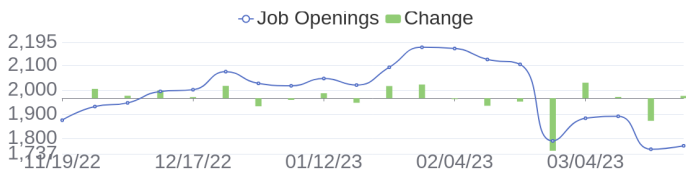

279 Jobs Removed

These jobs were removed since last week's report.

1. Hadoop Admin (L-3 Support) in Bangalore, Karnataka, 560100 | Engineering / Information Technology at Lychee shadow
   - Shortage List Material Analyst in Chippewa Falls, Wisconsin, 54729 | Operations at Lychee shadow
   - CTG EMEA Account Principal in Athens, Attiki, 152 31 | Sales at Lychee shadow
   - ServiceNOW ITOM Developer in London, London, EC2V 7HR | Engineering at Lychee shadow
   - Sales Processing Associate 1127506 in Bangalore, Karnataka, 560103 | Sales at Lychee shadow
   - Account Support Manager in Seoul, Seoul, 07332 | Engineering / Information Technology at Lychee shadow
   - Produktmanager (w/m/d) in Vienna, Vienna, 1100 | Sales at Lychee shadow
   - Product Engineer - Intern in Singapore, Central Singapore, 119961 | Administration. Finance and Legal at Lychee shadow
   - Tech Consultant II in Taguig City, National Capital Region (Manila), 1630 | Engineering / Information Technology at Lychee shadow
   - Senior Software Engineer in San Jose, California, 95002 | Engineering at Lychee shadow
2. [[see more]](#)

Job Openings