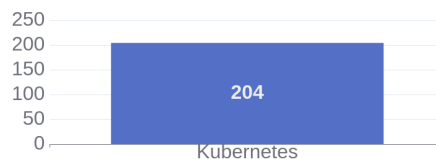

Kubernetes Score