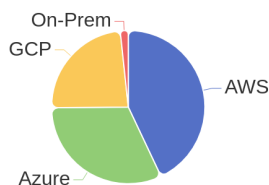

Cloud Providers