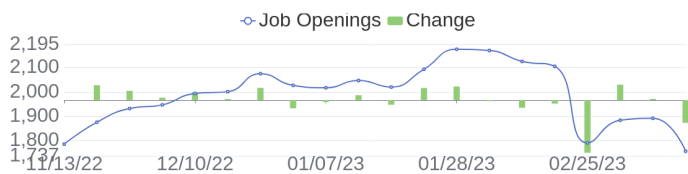

395 Jobs Removed

These jobs were removed since last week's report.

1. SAP - ABAP Technical Developer in Bangalore, Karnataka, 560048 | Information Technology at Lychee shadow
   - SAP Basis Consultant in Bangalore, Karnataka, 560048 | Engineering / Information Technology at Lychee shadow
   - SAP S4 BOM VC Analyst in Bratislavský kraj, 821 04 | Engineering at Lychee shadow
   - Hadoop Admin (L-3 Support) in Pune, Maharashtra, N/A | Engineering / Information Technology at Lychee shadow
   - ELK Admin (Elasticsearch, Logstash, Kibana) in Bangalore, Karnataka, 560030 | Engineering / Information Technology at Lychee shadow
   - Digital Sales Representative in Bangalore, Karnataka, 560030 | Sales at Lychee shadow
   - Presales Network Consultant in Kuala Lumpur, Selangor, 59200 | Sales at Lychee shadow
   - Presales Consultant, Technology Architect, Advanced Storage in Budapest, Budapest, 1123 | Sales at Lychee shadow
   - Financial Associate V in Bangalore, Karnataka, 560048 | Administration. Finance and Legal at Lychee shadow
   - Technical Consultant in Pune, Maharashtra, 411014 | Engineering / Information Technology at Lychee shadow
2. [[see more]](#)

Job Openings