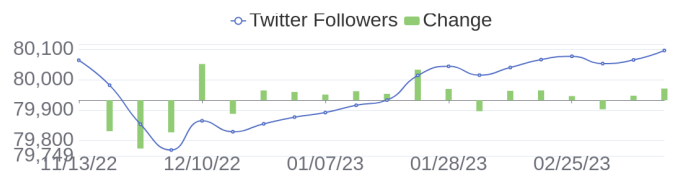

Twitter Followers