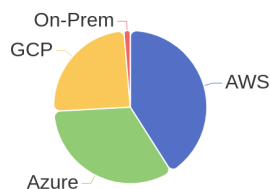

Cloud Providers