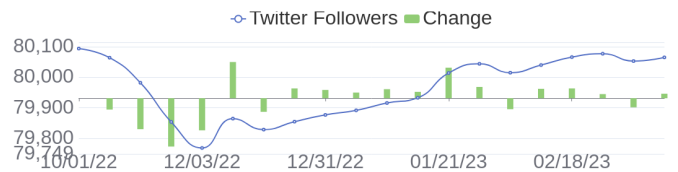

Twitter Followers