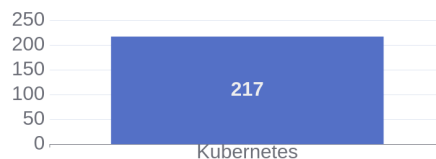

Kubernetes Score