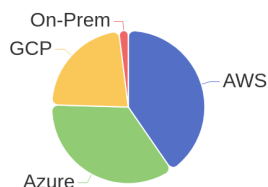

Cloud Providers