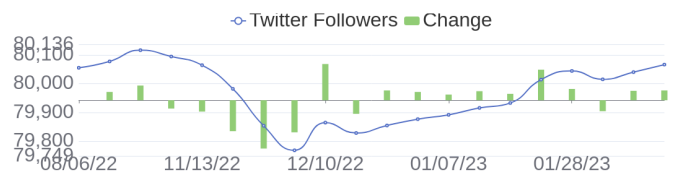

Twitter Followers