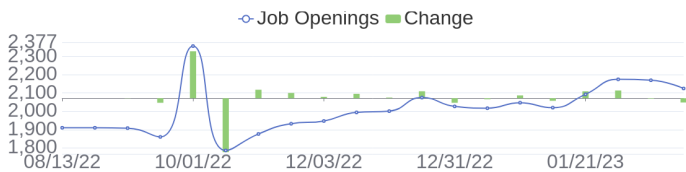

347 Jobs Removed

These jobs were removed since last week's report.

1. Enterprise Hadoop Admin in Spring, Texas, 77389-1767 | Engineering at Lychee shadow
   - Tech Consultant Hardware Installer in All, Wisconsin, 00000 | Engineering / Information Technology at Lychee shadow
   - Sales Processing Associate in Bangalore, Karnataka, 560103 | Sales at Lychee shadow
   - Electrical/Hdwr Engineer VI in Bangalore, Karnataka, 560103 | Engineering at Lychee shadow
   - Aruba Systems Engineer - Enterprise in Istanbul, İstanbul, 34700 | Sales at Lychee shadow
   - Telco NEP Packet Core GreenLake Enablement in Bangalore, Karnataka, 560048 | Engineering at Lychee shadow
   - Business Operation Analyst in Bangalore, Karnataka, 560030 | Operations at Lychee shadow
   - Green Lake - Specialist QA in Bangalore, Karnataka, 560048 | Engineering at Lychee shadow
   - Partner Business Manager in Istanbul, İstanbul, 34700 | Sales at Lychee shadow
   - Site Reliability Engineering Manager in Ft. Collins, Colorado, 80528-9544 | Engineering at Lychee shadow
2. [[see more]](#)

Job Openings