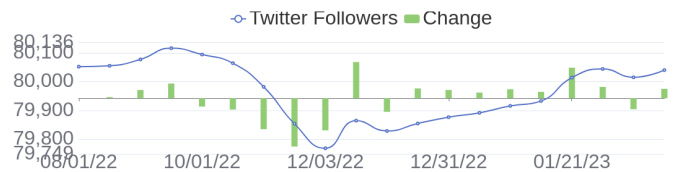

Twitter Followers