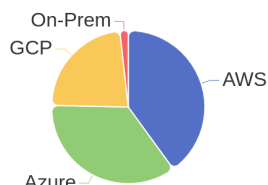

Cloud Providers