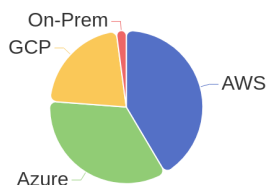

Cloud Providers