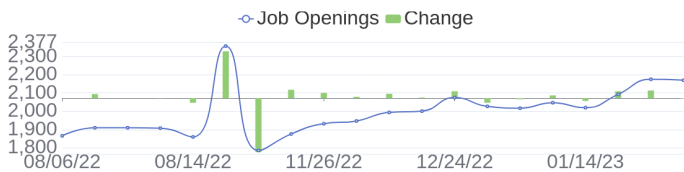

367 Jobs Removed

These jobs were removed since last week's report.

1. SME Managed Services VMware in Bangalore, Karnataka, 560100 | Engineering / Information Technology at Lychee shadow
   - VMware VCF Architect in Bangalore, Karnataka, 560100 | Engineering / Information Technology at Lychee shadow
   - SAP WindChill Senior Solution Architect in Spring, Texas, 77389-1767 | Engineering at Lychee shadow
   - SAP Basis Administrator & Platform Architect in Bangalore, Karnataka, 560100 | Engineering / Information Technology at Lychee shadow
   - Citrix Admin in Pune, Maharashtra, 411014 | Engineering / Information Technology at Lychee shadow
   - Azure Developer in Bangalore, Karnataka, 560100 | Engineering / Information Technology at Lychee shadow
   - Order Management Intern in Sofia, Sofia, 1766 | Administration. Finance and Legal at Lychee shadow
   - SC Cybersecurity Engineer in Aguadilla, 00603 | Information Technology at Lychee shadow
   - Business Analyst - Office of CTO in Ft. Collins, Colorado, 80525 | Design at Lychee shadow
   - Legal Counsel in Budapest, Budapest, 1123 | Administration. Finance and Legal at Lychee shadow
2. [[see more]](#)

Job Openings