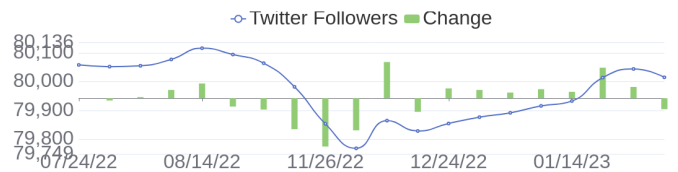

Twitter Followers