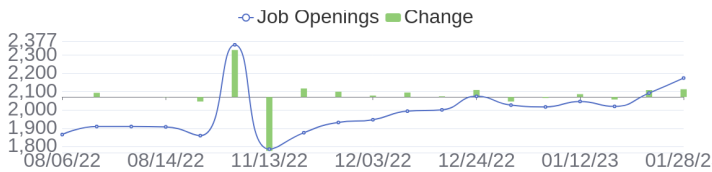

264 Jobs Removed

These jobs were removed since last week's report.

1. [MongoDB Support Engineer](#) in Paco de Arcos, Lisbon, 2774-528 | Engineering / Information Technology at Lychee shadow
   - [Citrix Admin](#) in Pune, Maharashtra, 411014 | Engineering / Information Technology at Lychee shadow
   - [Solution Sales Specialist](#) in Cernusco sul Navigli, Milano, N/A | Sales at Lychee shadow
   - [Messaging and Content Strategist](#) in New York, New York, 10017-7729 | PR & Marketing at Lychee shadow
   - [in | at Lychee shadow](#)
   - [SCCM Consultant](#) in Pune, Maharashtra, 411014 | Engineering / Information Technology at Lychee shadow
   - [Sales Processing Associate](#) in Bangalore, Karnataka, 560103 | Sales at Lychee shadow
   - [HPC Customer Service Engineer](#) in Bristol, Avon, BS1 4DJ | Engineering / Information Technology at Lychee shadow
   - [Field Technical Support - Linux Administrator / Support technique - Administrateur Linux](#) in Ottawa, Ontario, K1R 1A4 | Engineering / Information Technology at Lychee shadow
   - [Sales Specialist Storage](#) in Santiago, Region Metropolitana de Santiago, 7550296 | Sales at Lychee shadow
2. [[see more]](#)

Job Openings