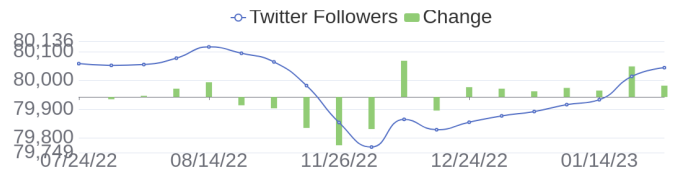

Twitter Followers