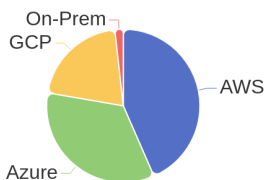

Cloud Providers