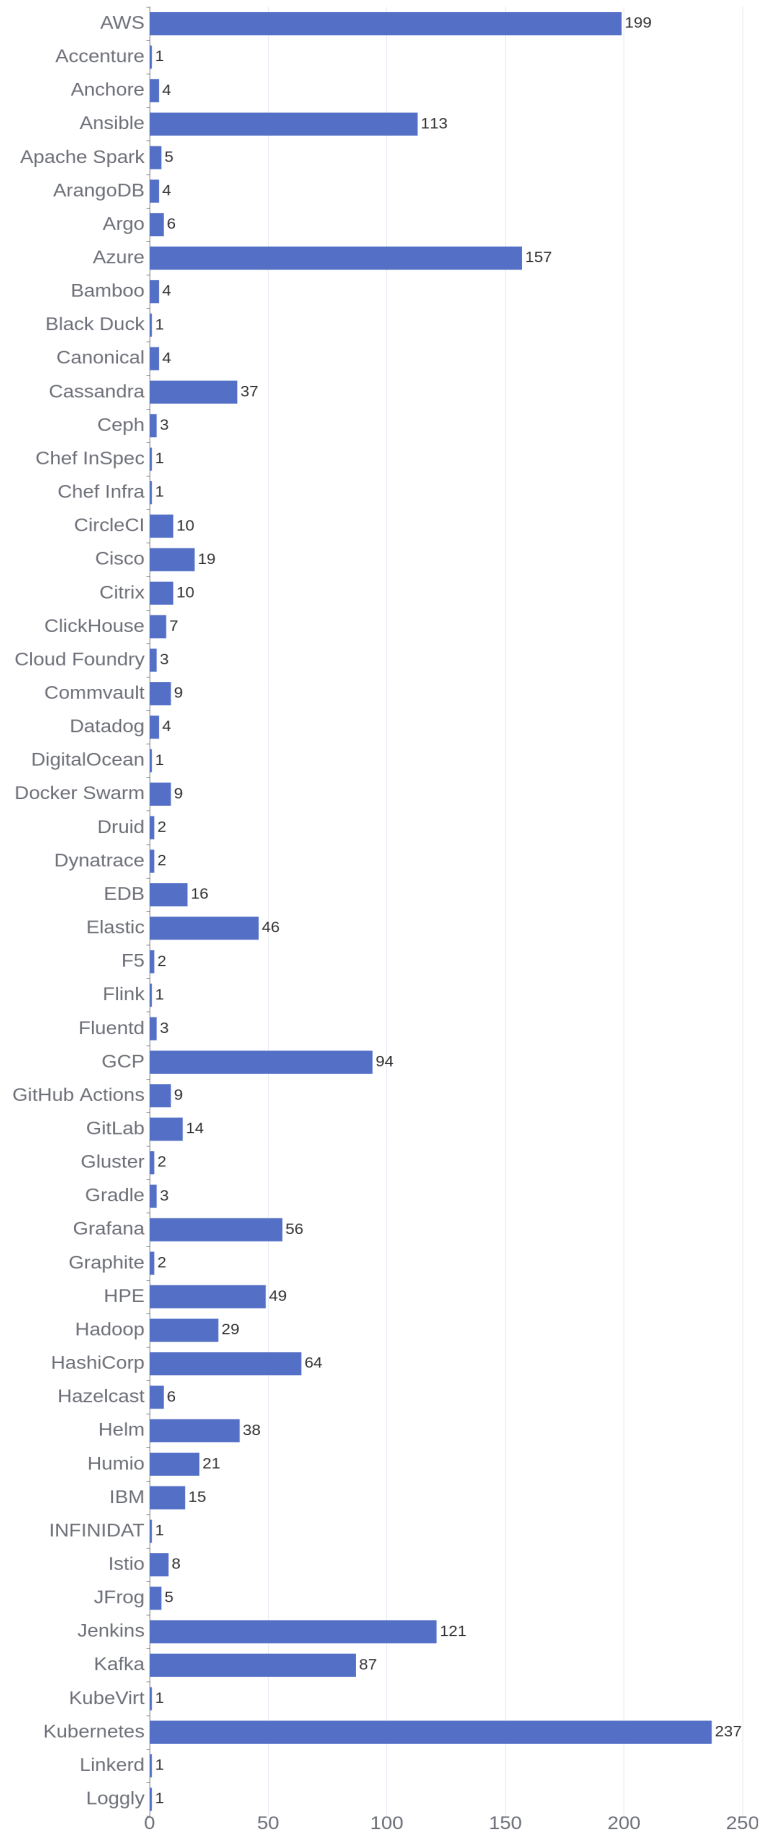

264 Jobs Removed

These jobs were removed since last week's report.

- [MongoDB Support Engineer](#) in Paco de Arcos, Lisbon, 2774-528 | Engineering / Information Technology at Lychee shadow
 - [Citrix Admin](#) in Pune, Maharashtra, 411014 | Engineering / Information Technology at Lychee shadow
 - [Solution Sales Specialist](#) in Cernusco sul Navigli, Milano, N/A | Sales at Lychee shadow
 - [Messaging and Content Strategist](#) in New York, New York, 10017-7729 | PR & Marketing at Lychee shadow
 - [in | at Lychee shadow](#)
 - [SCCM Consultant](#) in Pune, Maharashtra, 411014 | Engineering / Information Technology at Lychee shadow
 - [Sales Processing Associate](#) in Bangalore, Karnataka, 560103 | Sales at Lychee shadow
 - [HPC Customer Service Engineer](#) in Bristol, Avon, BS1 4DJ | Engineering / Information Technology at Lychee shadow
 - [Field Technical Support - Linux Administrator / Support technique - Administrateur Linux](#) in Ottawa, Ontario, K1R 1A4 | Engineering / Information Technology at Lychee shadow
 - [Sales Specialist Storage](#) in Santiago, Region Metropolitana de Santiago, 7550296 | Sales at Lychee shadow
- [\[see more\]](#)

Job Openings

Twitter Followers

Cloud Providers

Kubernetes Score

Ecosystem Vendors

Hewlett Packard Enterprise (HPE)

Report Generated: Jan 28, 2023

Jobs Mentioning