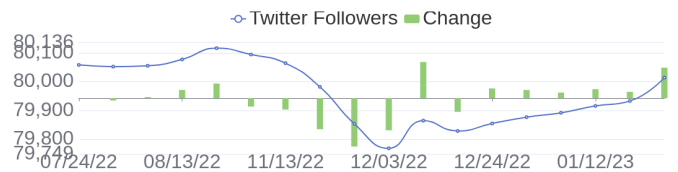

Twitter Followers