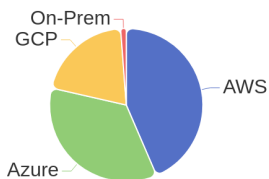

Cloud Providers