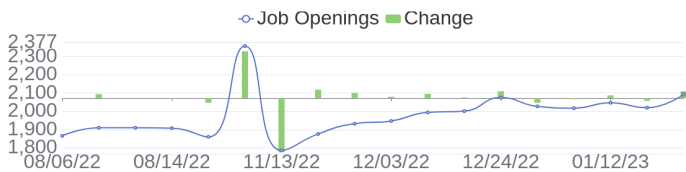

275 Jobs Removed

These jobs were removed since last week's report.

1. CNC Group Private Cloud (Tanzu) in Gurgaon, Haryana, 122022 | Engineering / Information Technology at Lychee shadow
   - Kubernetes/kubeadm Java expert in Bangalore, Karnataka, 560103 | Engineering at Lychee shadow
   - Citrix Admin in Pune, Maharashtra, 411014 | Engineering / Information Technology at Lychee shadow
   - Head of GreenLake Marketplace Program in San Jose, California, 95134 | PR & Marketing at Lychee shadow
   - Enablement Content Strategist in Raleigh, North Carolina, 27616 | HR & Talent, Learning and Organizational Development at Lychee shadow
   - HPC Deployment Project Manager in All, California, 00000 | Engineering / Information Technology at Lychee shadow
   - North Team Leader in Bucharest, N/A | Engineering / Information Technology at Lychee shadow
   - Aruba Inside Distributor Business Manager North in Barcelona, Barcelona, 08018 | Sales at Lychee shadow
   - Digital Native Brands - Account Manager in All, New York, 00000 | Sales at Lychee shadow
   - HPE Customer Success Architect in Winnersh, Berkshire, RG41 5TP | Engineering / Information Technology at Lychee shadow
2. [[see more]](#)

Job Openings