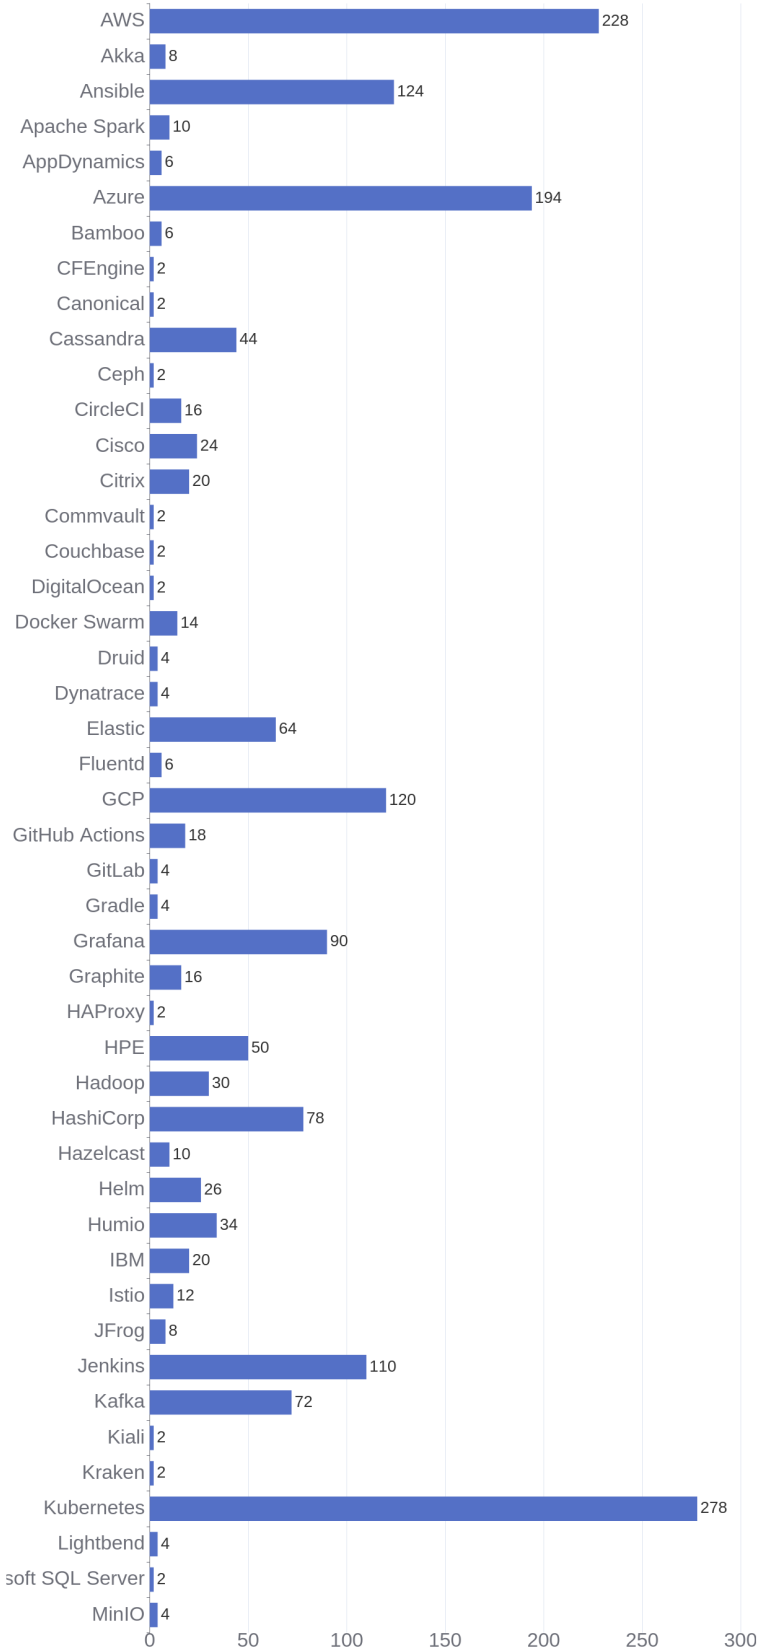

178 Jobs Removed

These jobs were removed since last week's report.

- SAP Basis Consultant in Bangalore, Karnataka, 560100 | Engineering / Information Technology at Lychee shadow
 - SAP Basis Consultant in Bangalore, Karnataka, 560100 | Engineering / Information Technology at Lychee shadow
 - S3 Object Store Administrator in Alpharetta, Georgia, 30004 | Engineering / Information Technology at Lychee shadow
 - S3 Object Store Administrator in Alpharetta, Georgia, 30004 | Engineering / Information Technology at Lychee shadow
 - Commvault Backup Engineer in Bangalore, Karnataka, 560100 | Engineering / Information Technology at Lychee shadow
 - Commvault Backup Engineer in Bangalore, Karnataka, 560100 | Engineering / Information Technology at Lychee shadow
 - Inside Sales Account Manager for Switzerland with German in Barcelona, Barcelona, 08018 | Sales at Lychee shadow
 - Apprenti Ingénieur Réseaux 5G - H/F in Mougins, Alpes-Maritimes, 06254 CEDE | Administration. Finance and Legal at Lychee shadow
 - Technical Consulting OSS in Bogota, Cundinamarca | Engineering / Information Technology at Lychee shadow
 - Direct Software Strategic Sourcing Lead in Spring, Texas, 77389-1767 | Operations at Lychee shadow
- [\[see more\]](#)

Job Openings

Twitter Followers

Cloud Providers

Kubernetes Score

Ecosystem Vendors

Hewlett Packard Enterprise (HPE)

Report Generated: Aug 13, 2022

Jobs Mentioning