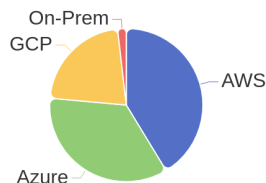

Cloud Providers