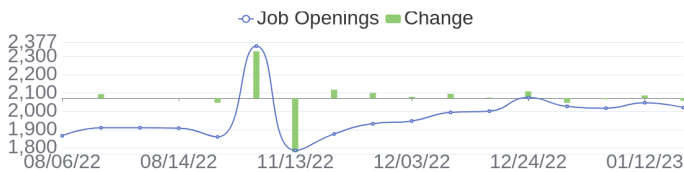

178 Jobs Removed

These jobs were removed since last week's report.

1. SAP Basis Consultant in Bangalore, Karnataka, 560100 | Engineering / Information Technology at Lychee shadow
   - SAP Basis Consultant in Bangalore, Karnataka, 560100 | Engineering / Information Technology at Lychee shadow
   - S3 Object Store Administrator in Alpharetta, Georgia, 30004 | Engineering / Information Technology at Lychee shadow
   - S3 Object Store Administrator in Alpharetta, Georgia, 30004 | Engineering / Information Technology at Lychee shadow
   - Commvault Backup Engineer in Bangalore, Karnataka, 560100 | Engineering / Information Technology at Lychee shadow
   - Commvault Backup Engineer in Bangalore, Karnataka, 560100 | Engineering / Information Technology at Lychee shadow
   - Inside Sales Account Manager for Switzerland with German in Barcelona, Barcelona, 08018 | Sales at Lychee shadow
   - Apprenti Ingénieur Réseaux 5G - H/F in Mougins, Alpes-Maritimes, 06254 CEDE | Administration. Finance and Legal at Lychee shadow
   - Technical Consulting OSS in Bogota, Cundinamarca | Engineering / Information Technology at Lychee shadow
   - Direct Software Strategic Sourcing Lead in Spring, Texas, 77389-1767 | Operations at Lychee shadow
2. [[see more]](#)

Job Openings