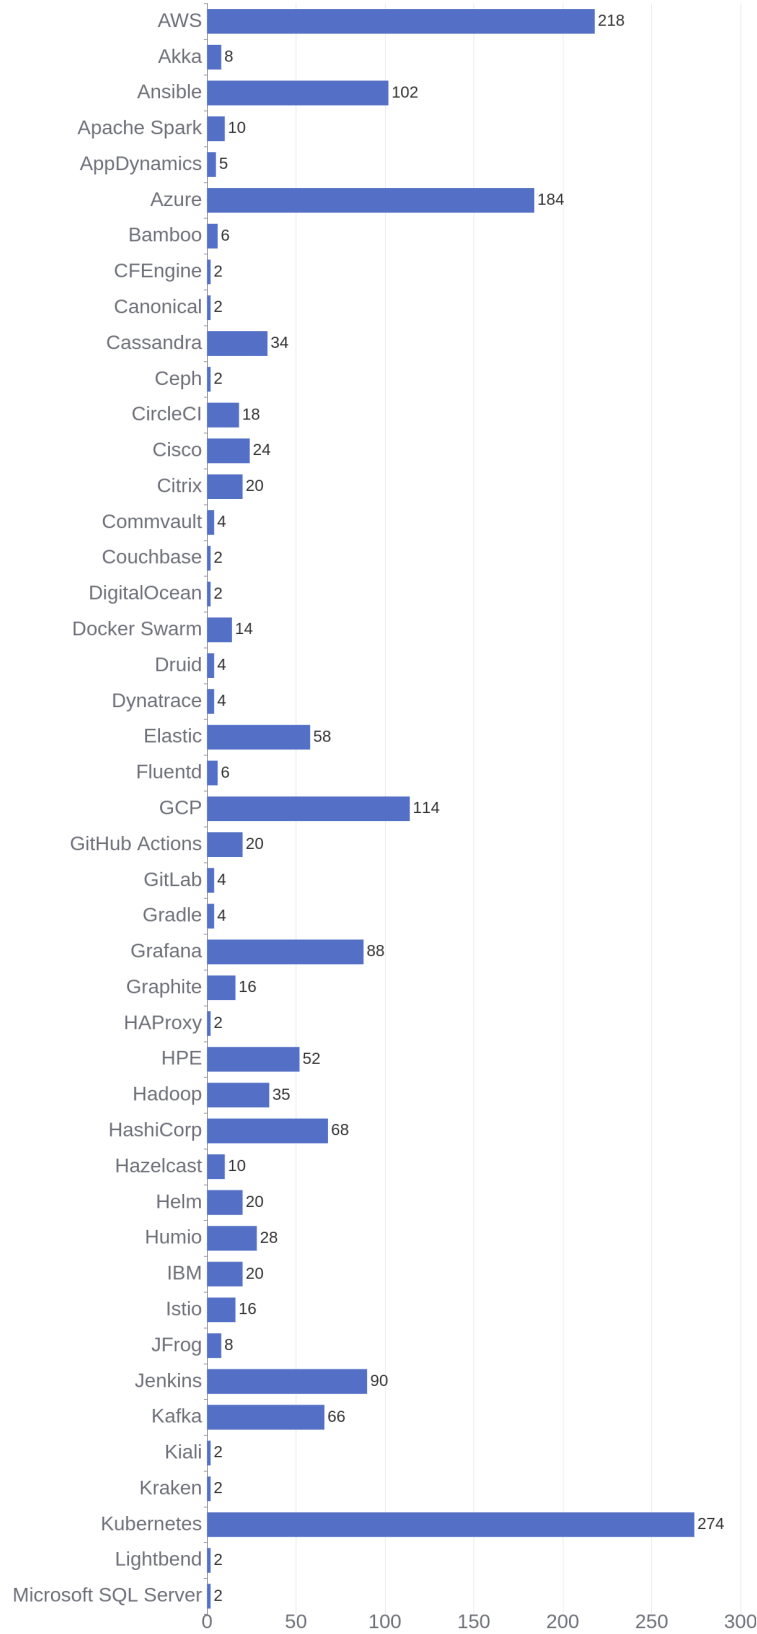

89 Jobs Removed

These jobs were removed since last week's report.

- SAP S4 - Key User in Chennai, Tamil Nadu, 600113 | Operations at Lychee shadow
 - Linux Kernel Software Engineer in Bangalore, Karnataka, 560048 | Engineering at Lychee shadow
 - Inside Sales Representative with German language in Prague, Praha, 00000 | Sales at Lychee shadow
 - Federal Data Center Support Technician, TS SCI, Full Scope Poly, Manassas, VA in All, Virginia, 00000 | Engineering / Information Technology at Lychee shadow
 - Data Science Consultant in Bangalore, Karnataka, N/A | Engineering at Lychee shadow
 - CA Module in Bangalore, Karnataka, 560100 | Engineering / Information Technology at Lychee shadow
 - Federal Enterprise Operations Manager in All, Virginia, 00000 | Engineering / Information Technology at Lychee shadow
 - Portal Developer -Liferay in Bangalore, Karnataka, 560100 | Engineering / Information Technology at Lychee shadow
 - in | Engineering / Information Technology at Lychee shadow
 - Federal Enterprise Technology Consultants in Annapolis Junction, Maryland, 20701 | Engineering / Information Technology at Lychee shadow
- [\[see more\]](#)

Job Openings

Twitter Followers

Cloud Providers

Kubernetes Score

Ecosystem Vendors

Hewlett Packard Enterprise (HPE)

Report Generated: Aug 06, 2022

Jobs Mentioning