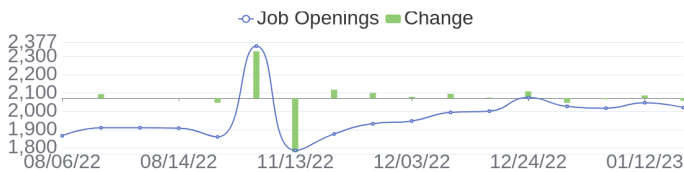

89 Jobs Removed

These jobs were removed since last week's report.

1. SAP S4 - Key User in Chennai, Tamil Nadu, 600113 | Operations at Lychee shadow
   - Linux Kernel Software Engineer in Bangalore, Karnataka, 560048 | Engineering at Lychee shadow
   - Inside Sales Representative with German language in Prague, Praha, 00000 | Sales at Lychee shadow
   - Federal Data Center Support Technician, TS SCI, Full Scope Poly, Manassas, VA in All, Virginia, 00000 | Engineering / Information Technology at Lychee shadow
   - Data Science Consultant in Bangalore, Karnataka, N/A | Engineering at Lychee shadow
   - CA Module in Bangalore, Karnataka, 560100 | Engineering / Information Technology at Lychee shadow
   - Federal Enterprise Operations Manager in All, Virginia, 00000 | Engineering / Information Technology at Lychee shadow
   - Portal Developer -Liferay in Bangalore, Karnataka, 560100 | Engineering / Information Technology at Lychee shadow
   - in | Engineering / Information Technology at Lychee shadow
   - Federal Enterprise Technology Consultants in Annapolis Junction, Maryland, 20701 | Engineering / Information Technology at Lychee shadow
2. [[see more]](#)

Job Openings