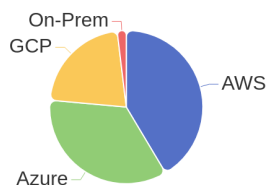

Cloud Providers