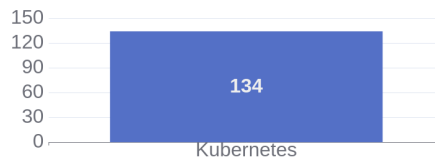

Kubernetes Score