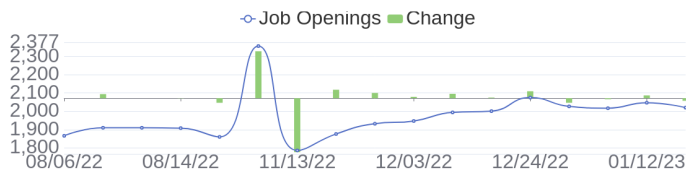

113 Jobs Removed

These jobs were removed since last week's report.

1. Technical Product Manager - Monitoring & Observability - Remote in All, California, 00000 | Engineering at Lychee shadow
   - Service Delivery Manager in Las Rozas, Madrid, 28232 | Engineering / Information Technology at Lychee shadow
   - Senior DevOps Engineer (f/m/d) in Bern, 3011 | Engineering / Information Technology at Lychee shadow
   - B1 Receiving/Kitting 2nd Shift in Chippewa Falls, Wisconsin, 54729 | Operations at Lychee shadow
   - Technical Consultant - Graduate Program in Bratislavský kraj, 821 04 | Administration. Finance and Legal at Lychee shadow
   - Engineering Project/Program Manager in Bangalore, Karnataka, 560100 | Engineering at Lychee shadow
   - Senior Software Engineer (Distributed Storage System) in Durham, North Carolina, 27703 | Engineering at Lychee shadow
   - Project Manager - Partner Operations in Bucharest, Ilfov, 020339 | Sales at Lychee shadow
   - FY22_ _ in Tokyo, Tokyo, 136-8711 | Sales at Lychee shadow
   - Software Engineer - Graduate in Singapore, Central Singapore, 109841 | Administration. Finance and Legal at Lychee shadow
2. [[see more]](#)

Job Openings