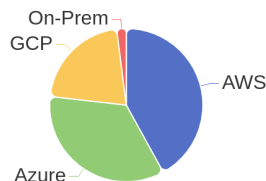

Cloud Providers