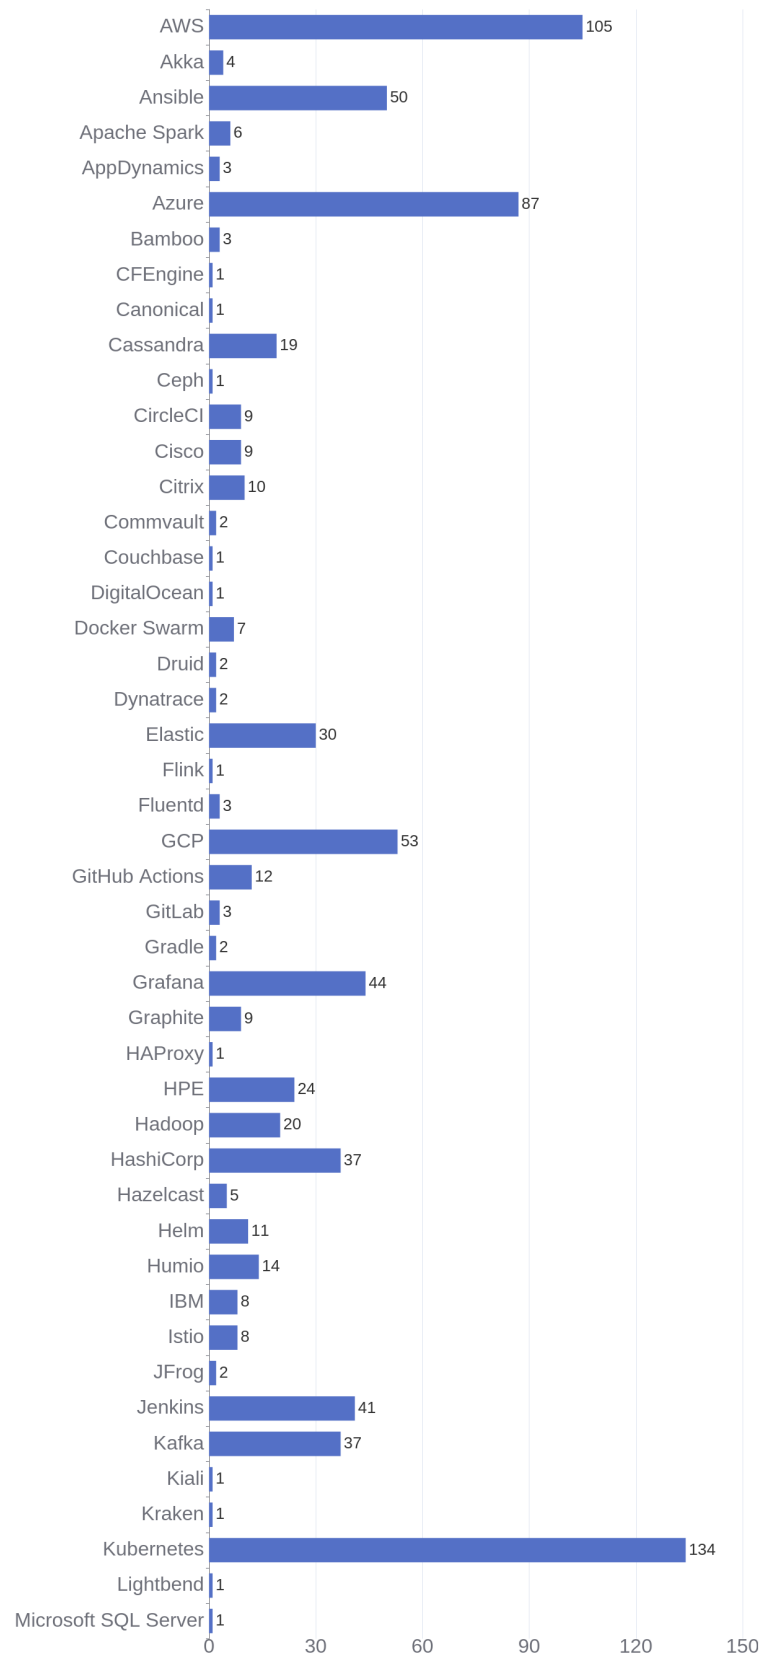

113 Jobs Removed

These jobs were removed since last week's report.

- Technical Product Manager - Monitoring & Observability - Remote in All, California, 00000 | Engineering at Lychee shadow
 - Service Delivery Manager in Las Rozas, Madrid, 28232 | Engineering / Information Technology at Lychee shadow
 - Senior DevOps Engineer (f/m/d) in Bern, 3011 | Engineering / Information Technology at Lychee shadow
 - B1 Receiving/Kitting 2nd Shift in Chippewa Falls, Wisconsin, 54729 | Operations at Lychee shadow
 - Technical Consultant - Graduate Program in Bratislavský kraj, 821 04 | Administration. Finance and Legal at Lychee shadow
 - Engineering Project/Program Manager in Bangalore, Karnataka, 560100 | Engineering at Lychee shadow
 - Senior Software Engineer (Distributed Storage System) in Durham, North Carolina, 27703 | Engineering at Lychee shadow
 - Project Manager - Partner Operations in Bucharest, Ilfov, 020339 | Sales at Lychee shadow
 - FY22_ _ in Tokyo, Tokyo, 136-8711 | Sales at Lychee shadow
 - Software Engineer - Graduate in Singapore, Central Singapore, 109841 | Administration. Finance and Legal at Lychee shadow
- [\[see more\]](#)

Job Openings

Twitter Followers

Cloud Providers

Kubernetes Score

Ecosystem Vendors

Hewlett Packard Enterprise (HPE)

Report Generated: Aug 01, 2022

Jobs Mentioning