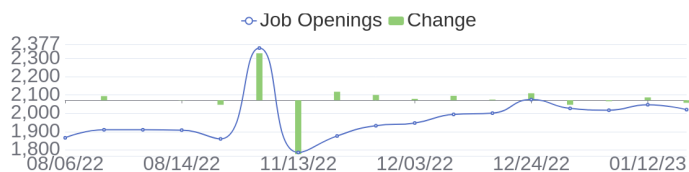

88 Jobs Removed

These jobs were removed since last week's report.

1. VMware Architect in Bangalore, Karnataka, 560100 | Engineering / Information Technology at Lychee shadow
   - CNC Group Private Cloud (Tanzu) in Gurgaon, Haryana, 122022 | Engineering / Information Technology at Lychee shadow
   - CNC Group OpenStack (RHEV / KVM) in Bangalore, Karnataka, 560100 | Engineering / Information Technology at Lychee shadow
   - Platform Support (L2) in Bangalore, Karnataka, 560100 | Engineering / Information Technology at Lychee shadow
   - Technical Consultant in Delhi, Delhi, N/A | Engineering / Information Technology at Lychee shadow
   - Solution architect in Bangalore, Karnataka, 560030 | Engineering at Lychee shadow
   - Clerk in Dalian, Liaoning, 116025 | Administration. Finance and Legal at Lychee shadow
   - Japan Technical Support Engineer in Dalian, Liaoning, 116025 | Engineering / Information Technology at Lychee shadow
   - Cloud Application Developer in San Jose, California, 95002 | Engineering at Lychee shadow
   - STAGE - Ingénieur Réseau 5G - Anglais courant - H/F in Grenoble, Isere, 38053 | Administration. Finance and Legal at Lychee shadow
2. [[see more]](#)

Job Openings