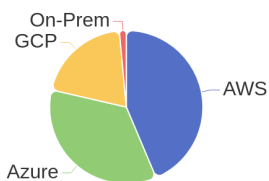

Cloud Providers