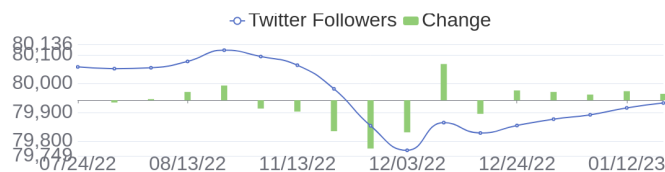

Twitter Followers