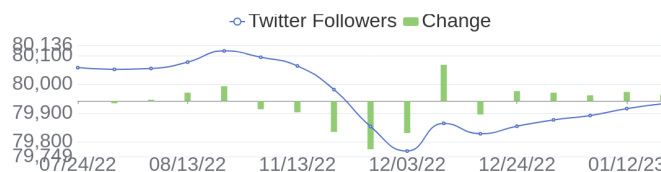

Twitter Followers