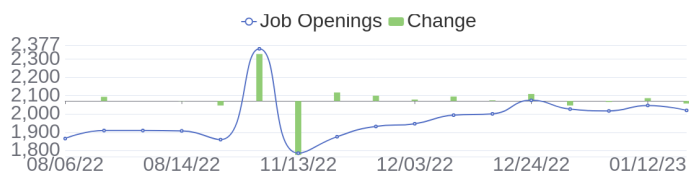

315 Jobs Removed

These jobs were removed since last week's report.

1. Greenlake Platform - SAP S/4 HANA (BRIM) Subscription Services Scrum Master in Spring, Texas, 77389-1767 | Engineering at Lychee shadow
   - SAP Basis Consultant in Bangalore, Karnataka, 560100 | Engineering / Information Technology at Lychee shadow
   - ELK Admin in Bangalore, Karnataka, 560048 | Engineering / Information Technology at Lychee shadow
   - Azure consultant/Azure support engineer in Pune, Maharashtra, 411014 | Engineering / Information Technology at Lychee shadow
   - System Automation Admin (Prometheus & Chef / Ansible / Puppet+DBA) in Bangalore, Karnataka, 560030 | Engineering / Information Technology at Lychee shadow
   - GTC 4G Technical Consultant in Bangalore, Karnataka, 560048 | Engineering / Information Technology at Lychee shadow
   - Aruba Channel System Engineer (Israel) in Ra'anana, N/A | Sales at Lychee shadow
   - RPA Solution Specialist in Wroclaw, Silesian, 50-082 | Administration. Finance and Legal at Lychee shadow
   - Senior Performance Engineer - Remote in San Jose, California, 95002 | Engineering at Lychee shadow
   - Account Services Graduate in Istanbul, Istanbul, 34700 | Administration. Finance and Legal at Lychee shadow
2. [[see more]](#)

Job Openings