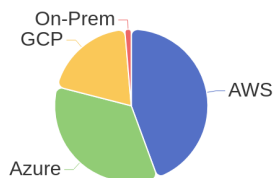

Cloud Providers